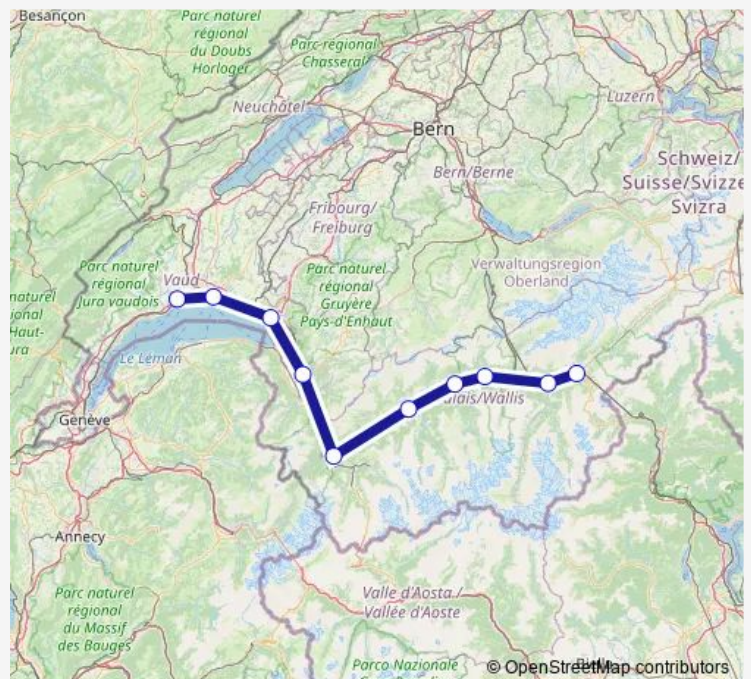

Rail Ir95 IR 95

[Go to website](#)

Direction

Brig — Morges

10 stops

[Open route schedule](#)

Brig

Visp

Leuk

Sierre/Siders

Sion

Martigny

Aigle

Vevey

Lausanne

Morges

Route schedule

Brig — Morges

Monday	—
Tuesday	—
Wednesday	—
Thursday	—
Friday	—
Saturday	20:57
Sunday	—

Route info

Direction: Brig

Stops: 10

Trip Duration: 1 hour 59 min

Ir95 — IR 95

Direction

Brig — Morges

10 stops

[Open route schedule](#)

Brig

Visp

Leuk

Sierre/Siders