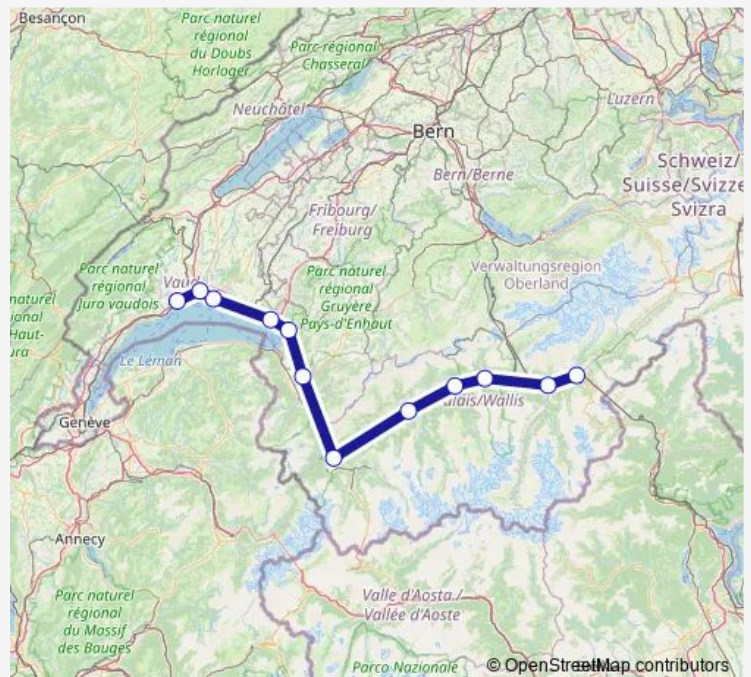

Route info

Direction: Brig

Stops: 12

Trip Duration: 2 hour 6 min

Direction

Brig — Morges

12 stops

[Open route schedule](#)

Saturday

21:57

Sunday

—

Route info

Direction: Brig

Stops: 12

Trip Duration: 2 hour 6 min