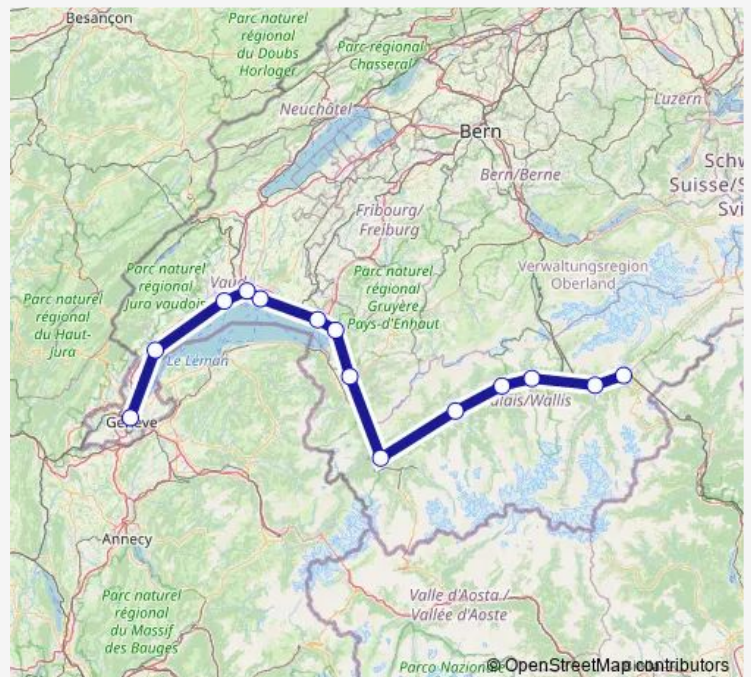

Nyon

Genève

### Route schedule

Brig — Genève

Monday —

Tuesday —

Wednesday —

Thursday —

Friday 21:57

Saturday —

### Route info

Direction: Brig

Stops: 14

Trip Duration: 2 hour 38 min

**Direction**

Brig — Genève

14 stops

[Open route schedule](#)