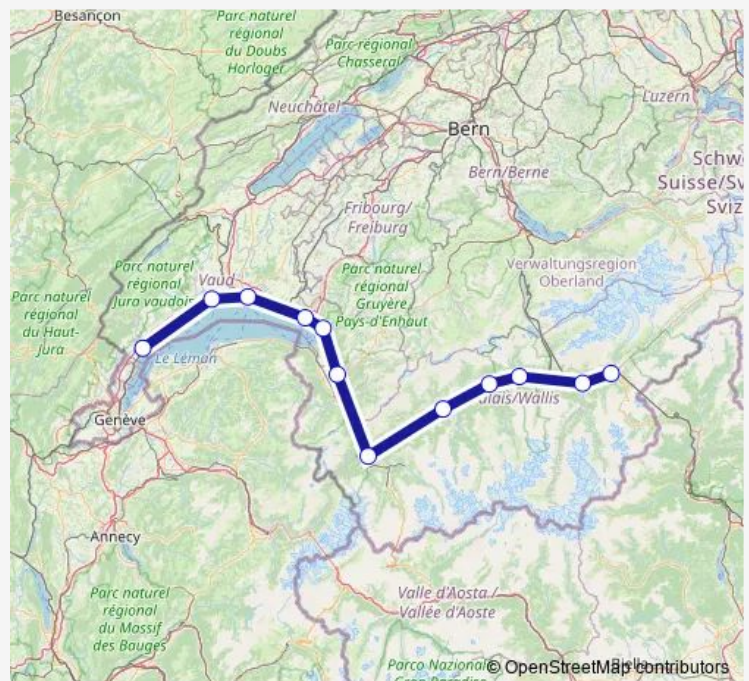

### Direction

Brig — Nyon

12 stops

[Open route schedule](#)

Brig

Visp

Leuk

Sierre/Siders

Sion

Martigny

Aigle

Montreux

Vevey

Lausanne

Morges

Nyon

### Route schedule

Brig — Nyon

Monday —

Tuesday —

Wednesday —

Thursday —

Friday 17:57

Saturday 07:57-17:57

### Route info

Direction: Brig

Stops: 12

Trip Duration: 2 hour 22 min

Ir95 — IR 95

BusMaps

**Direction**

Nyon — Brig