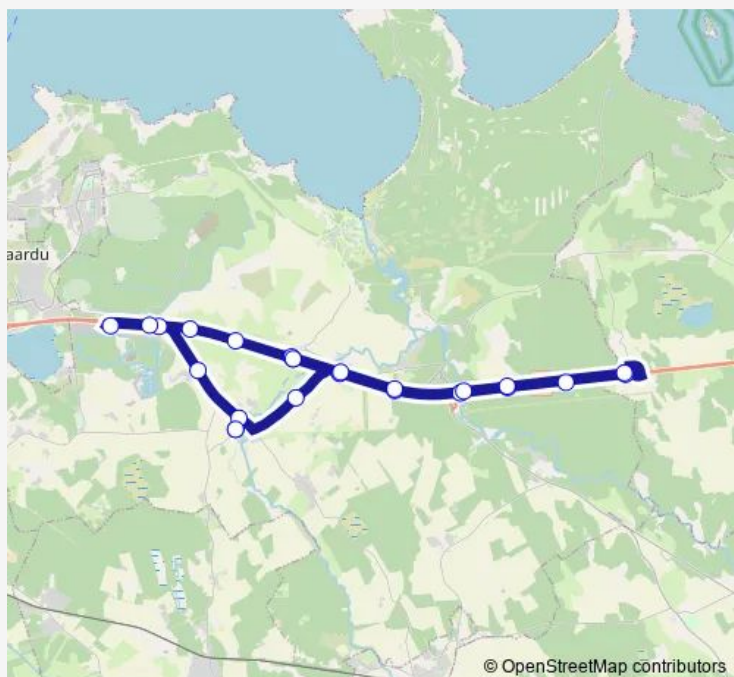

### Route schedule

Kostivere kool — Kostivere kool

Monday	15:30
Tuesday	15:30
Wednesday	15:30
Thursday	15:30
Friday	15:30
Saturday	—
Sunday	—

### Route info

Direction: Kostivere kool

Stops: 24

Trip Duration: 0 hour 43 min

Männisalu

Urke

Kostivere kool

**Direction**

## Route info

Direction:

Stops: 0

Trip Duration: — min

## Route info

Direction: Loo

Stops: 44

Trip Duration: 1 hour 20 min

Saviranna tee

Nõmme

Rüütli

Ülgase