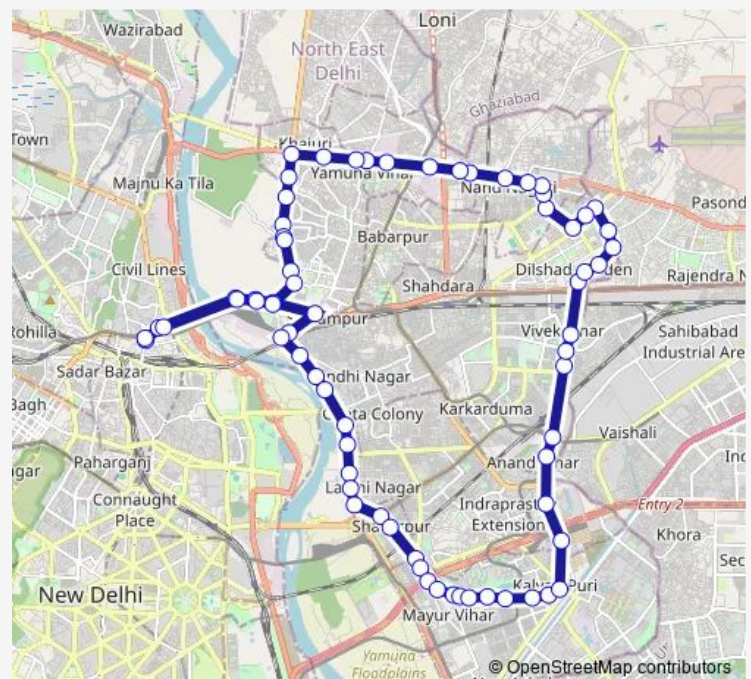

Ganesh Nagar

Mother Dairy

Patparganj

Route schedule

Mori Gate Terminal — Mori Gate Terminal

Monday 03:30-20:50

Tuesday 03:30-20:50

Wednesday 03:30-20:50

Thursday 03:30-20:50

Friday 03:30-20:50

Saturday 03:30-20:50

Sunday 03:30-20:50

Route info

Direction: Mori Gate Terminal

Stops: 70

Trip Duration: 2 hour 35 min