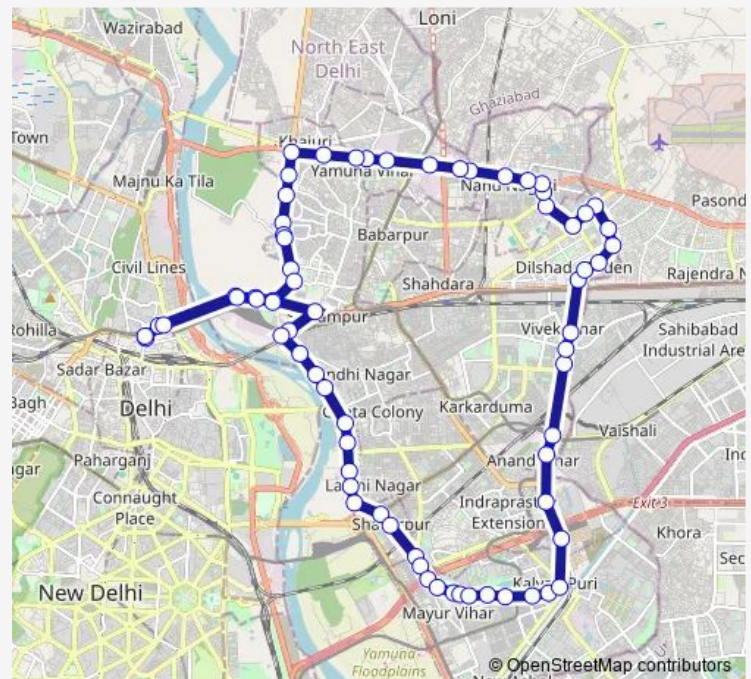

### Route schedule

Mori Gate Terminal — Mori Gate Terminal

Monday 03:30-20:50

Tuesday 03:30-20:50

Wednesday 03:30-20:50

Thursday 03:30-20:50

Friday 03:30-20:50

Saturday 03:30-20:50

### Route info

Direction: Mori Gate Terminal

Stops: 70

Trip Duration: 2 hour 35 min

■ YMS(-)Down

BusMaps

P S Pandav Nagar

Shashi Garden Xing