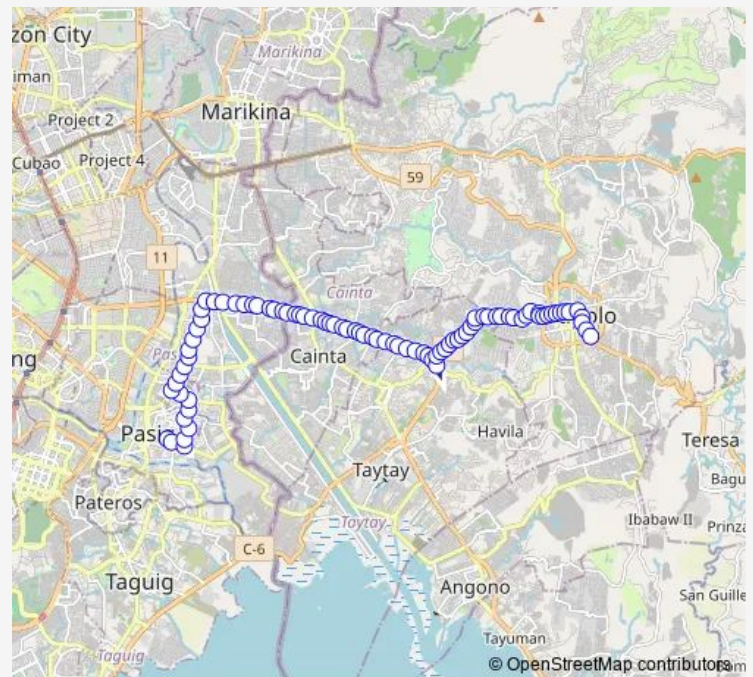

### Direction

Caruncho Ave / F. Manalo Intersection, Pasig City, Manila  
— Santo Nino Street, Antipolo

88 stops

[Open route schedule](#)

Caruncho Ave / F. Manalo Intersection, Pasig City, Manila

Caruncho Ave, Pasig City, Manila

### Route schedule

Caruncho Ave / F. Manalo Intersection, Pasig City, Manila  
— Santo Nino Street, Antipolo

Monday 00:00

Tuesday 00:00

Wednesday 00:00

Thursday 00:00

Friday 00:00

Saturday 00:00

### Route info

Direction: Caruncho Ave / F. Manalo Intersection, Pasig City, Manila

Stops: 88

Trip Duration: 1 hour 19 min

■ Antipolo-Pasig

F Andres / C. Raymundo Ave Intersection, Pasig City, Manila

Ortigas Ave / C. Raymundo Ave Intersection, Pasig City, Manila