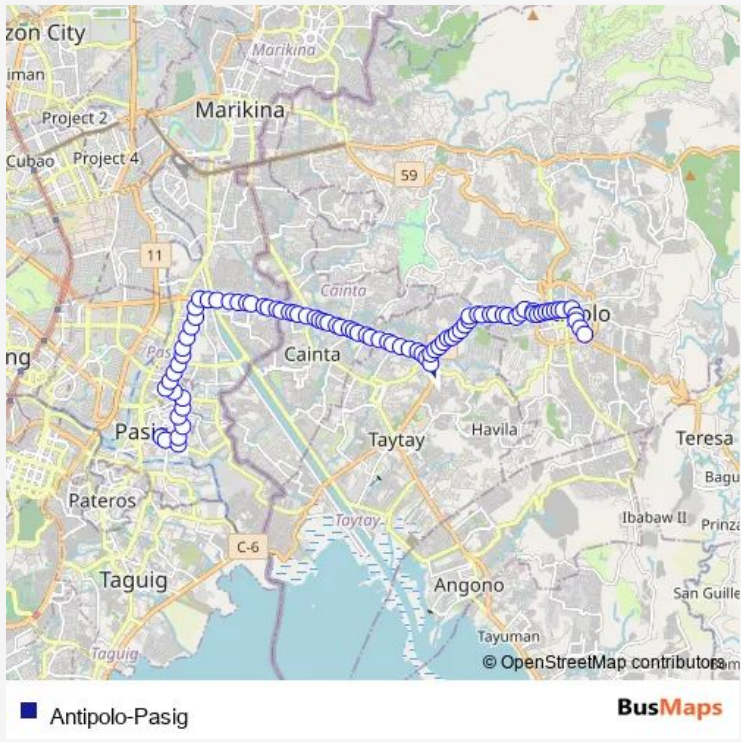

Bus Antipolo-Pasig

[Go to website](#)

Direction
 Caruncho Ave / F. Manalo Intersection, Pasig City, Manila
 — Santo Nino Street, Antipolo

88 stops

[Open route schedule](#)

- Caruncho Ave / F. Manalo Intersection, Pasig City, Manila
- Caruncho Ave, Pasig City, Manila
- Balderama / Caruncho Ave, Pasig City, Manila
- Balderama, Pasig City, Manila
- San Augustine Ave, Pasig City, Manila
- Market Ave, Pasig City, Manila
- Market Ave, Pasig City, Manila
- Market Ave, Pasig City, Manila
- Mercedes Ave, Pasig City, Manila
- Mercedes Ave / C. Raymundo Ave Intersection, Pasig City, Manila
- Kalinangan / C. Raymundo Ave Intersection, Pasig City, Manila
- C. Raymundo Ave, Pasig City, Manila
- C. Raymundo Ave / Geronimo St Buenmar Subd Intersection, Pasig City, Manila
- C. Raymundo Ave, Pasig City, Manila
- C. Raymundo Ave, Pasig City, Manila
- C. Raymundo Ave, Pasig City, Manila
- C. Raymundo Ave, Pasig City, Manila
- C. Raymundo Ave, Pasig City, Manila

Route schedule

Caruncho Ave / F. Manalo Intersection, Pasig City, Manila
 — Santo Nino Street, Antipolo

Monday	00:00
Tuesday	00:00
Wednesday	00:00
Thursday	00:00
Friday	00:00
Saturday	00:00
Sunday	00:00

Route info

Direction: Caruncho Ave / F. Manalo Intersection, Pasig City, Manila

Stops: 88

Trip Duration: 1 hour 19 min

F Andres / C. Raymundo Ave Intersection, Pasig City, Manila

Ortigas Ave / C. Raymundo Ave Intersection, Pasig City, Manila

San Jose St, Antipolo City, Manila

San Jose St, Antipolo City, Manila

Sto. Niño St, Antipolo City, Manila

Santo Nino Street, Antipolo

Santo Nino Street, Antipolo

Direction

L. Sumulong Memorial Cir, Antipolo City, Manila — Caruncho Ave, Pasig City, Manila