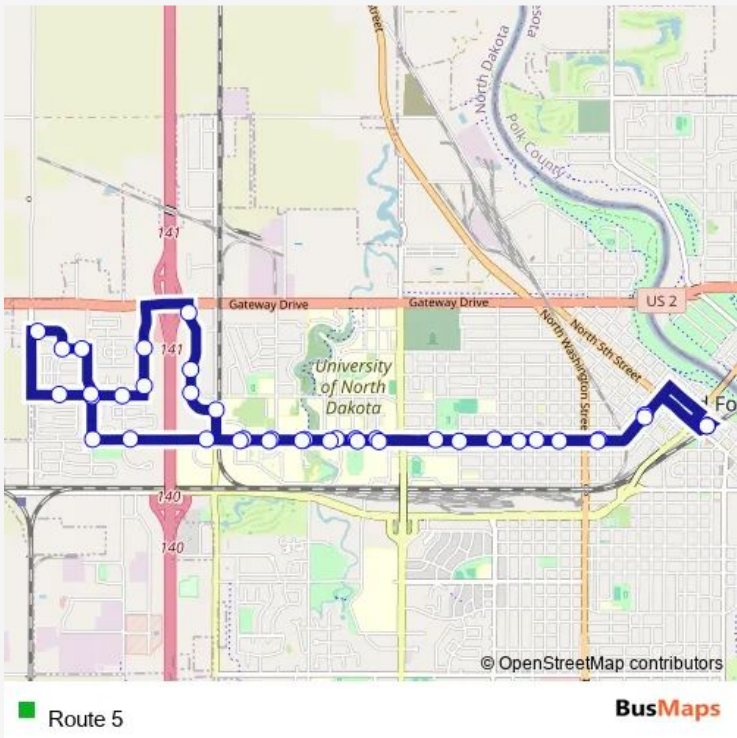

## Bus Route 5

[Go to website](#)

**Direction**  
Mtc — Mtc

40 stops

[Open route schedule](#)

- Mtc
- 7th & University
- 12th & University Wb
- Salvation Army
- 20th & University
- 25th & University
- Hamline & University
- Christus Rex
- Hancock/Bek
- Wilkerson
- State St./University Ave
- Tulane & University
- Loaf N Jug
- 48th & University
- N 51st St Shelter
- N 51st St & 6th Ave Sb
- N 53rd St & 6th Ave
- West Walmart
- N 53rd St & 10th Ave
- N 51st St & 10th Ave
- N 51st ST & 6th Ave Eb

Route schedule  
Mtc — Mtc

Monday	06:30-17:30
Tuesday	06:30-17:30
Wednesday	06:30-17:30
Thursday	06:30-17:30
Friday	06:30-17:30
Saturday	08:00-17:30
Sunday	—

Route info

Direction: Mtc

Stops: 40

Trip Duration: 0 hour 55 min

N 48th St & 6th Ave

Public Works

Gateway Terrace

Ramada

N 43rd St Shelter

N 43rd St & 6th Ave

N 42nd St & 6th Ave

Odegard Hall