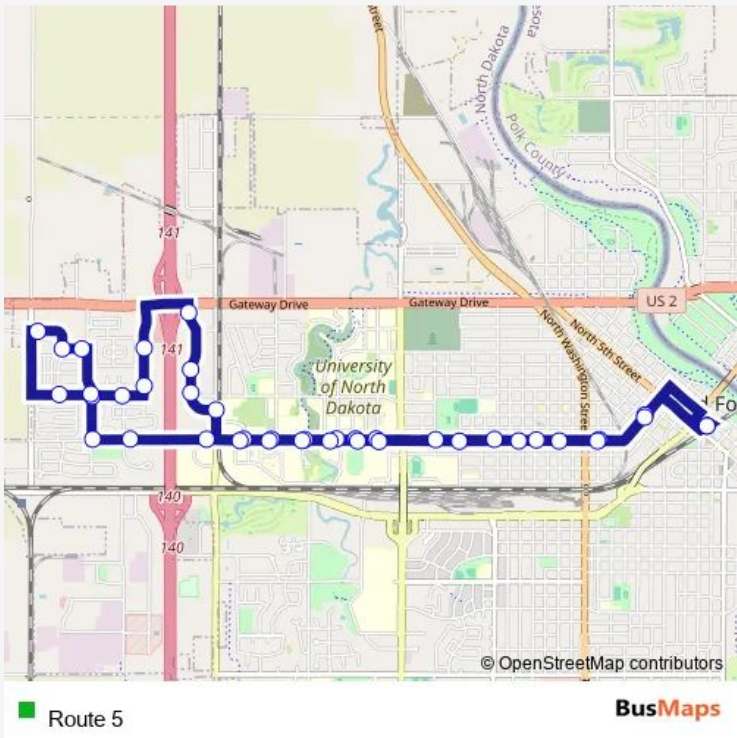

## Bus Route 5

[Go to website](#)

**Direction**  
Mtc — Mtc

40 stops

[Open route schedule](#)

- Mtc
- 7th & University
- 12th & University Wb
- Salvation Army
- 20th & University
- 25th & University
- Hamline & University
- Christus Rex
- Hancock/Bek
- Wilkerson
- State St./University Ave
- Tulane & University
- Loaf N Jug
- 48th & University
- N 51st St Shelter
- N 51st St & 6th Ave Sb
- N 53rd St & 6th Ave
- West Walmart
- N 53rd St & 10th Ave
- N 51st St & 10th Ave
- N 51st ST & 6th Ave Eb

Route schedule  
Mtc — Mtc

Monday	06:30-17:30
Tuesday	06:30-17:30
Wednesday	06:30-17:30
Thursday	06:30-17:30
Friday	06:30-17:30
Saturday	08:00-17:30
Sunday	—

Route info

Direction: Mtc

Stops: 40

Trip Duration: 0 hour 55 min

N 48th St & 6th Ave

Public Works

Gateway Terrace

Ramada

N 43rd St Shelter

N 43rd St & 6th Ave

N 42nd St & 6th Ave

Odegard Hall