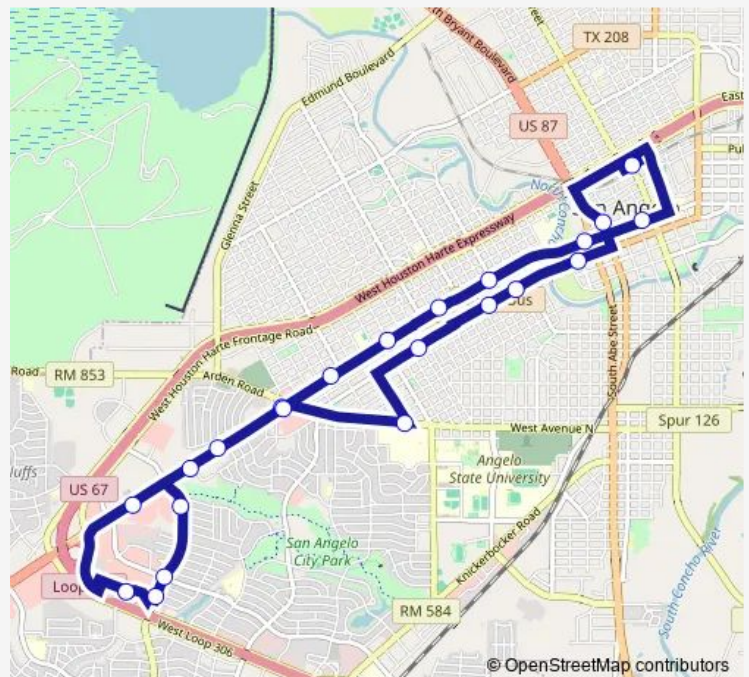

Bus Route 5

[Go to website](#)

Direction

San Angelo Transit Center — People Ready

22 stops

[Open route schedule](#)

San Angelo Transit Center

Standard Times

US Post Office

Pecos St & N Jefferson St

Walmart Neighborhood Market

Sherwood Way & N Lincoln St

Henry's Wb

Walgreen's

Cedar Crest Apts. N

Social Security Office

Mhmr Beauregard

Bodacious Bar-B-Q

Holland's

Route schedule

San Angelo Transit Center — People Ready

Monday	06:30-18:30
Tuesday	06:30-18:30
Wednesday	06:30-18:30
Thursday	06:30-18:30
Friday	06:30-18:30
Saturday	07:30-17:30
Sunday	—

Route info

Direction: San Angelo Transit Center

Stops: 22

Trip Duration: 0 hour 46 min

Route 5

BusMaps

Route 5 Bus time schedules and route maps are available in an offline PDF at busmaps.com. Use the busmaps.com website to see live bus times, train schedule or subway schedule, and step-by-step directions for all public transit in San Angelo