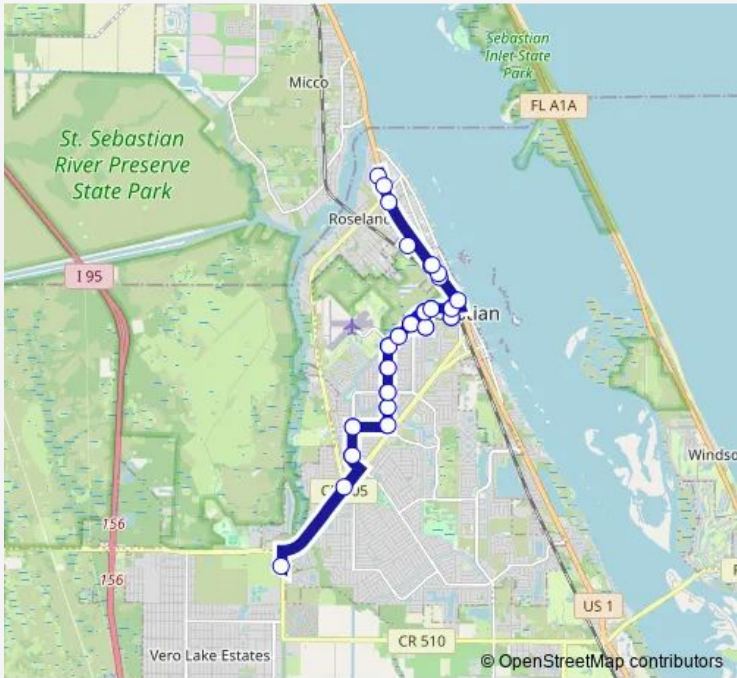

Bus Route 5

[Go to website](#)

Direction
 Sebastian River Medical Center — Roseland & US 1
 40 stops
[Open route schedule](#)

- Sebastian River Medical Center
- Riverwalk Plaza
- Walmart
- US 1 & Davis St (Sb)
- US 1 & Wendy's (Sb)
- US 1 & Main ST (Sb)
- Main Street and Louisiana Ave (Wb)
- Grace's Landing (By Request Only)
- Main St & Gibson (Wb)
- Main St & Powerline (Wb)
- Pelican Isle Apartments
- Main St & Easy St (Sb)
- Main St & Poinciana (Sb)
- Main St & Fleming St (Sb)
- Fleming St & Hibiscus St (Sb)
- Fleming St & Lake Dr (Sb)
- Fleming St & Layport Dr (Sb)
- Fleming St & Vocelle (Sb)
- Vocelle Ave & Barber St (Wb)
- Barber St & Cody (Sb)
- CR 512 & Roseland Rd

Route schedule
 Sebastian River Medical Center — Roseland & US 1

Monday	06:00-19:00
Tuesday	06:00-19:00
Wednesday	06:00-19:00
Thursday	06:00-19:00
Friday	06:00-19:00
Saturday	08:00-17:00
Sunday	—

Route info
 Direction: Sebastian River Medical Center
 Stops: 40
 Trip Duration: 1 hour 0 min

Route 5 BusMaps

North County Hub

Barber St & Cody (Nb)

Vocelle Ave & Barber St (Eb)

Fleming St & Vocelle (Nb)

Fleming St & Layport Dr (Nb)

Fleming St & Lake Dr (Nb)

Fleming St & Hibiscus St (Nb)

US 1 & Main St (Nb)

US 1 & Wendy's (Nb)

US 1 & Davis St (Nb)

Roseland & US 1

Route 5 Bus time schedules and route maps are available in an offline PDF at busmaps.com. Use the busmaps.com website to see live bus times, train schedule or subway schedule, and step-by-step directions for all public transit in Sebastian