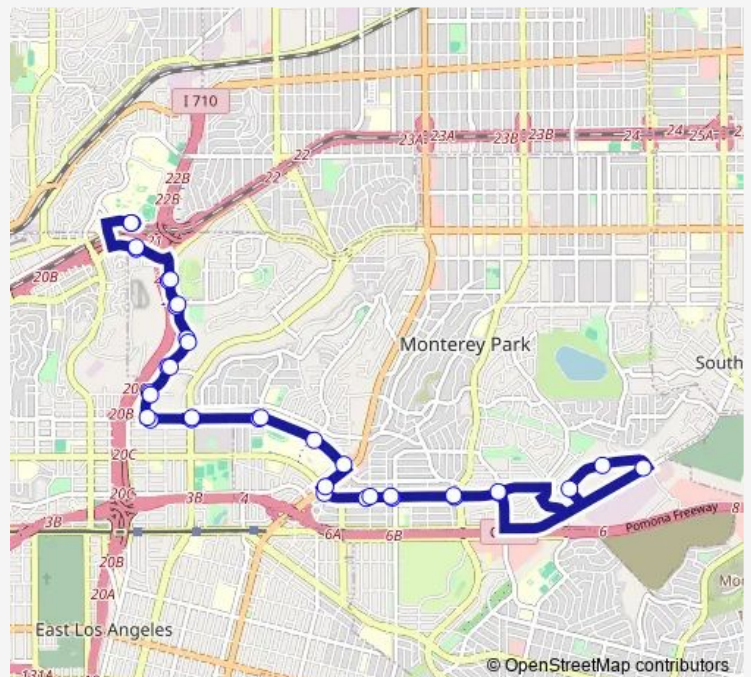

E Riggin Street and Wilcox Avenue

Atlas Avenue and Saturn Street

Saturn Street (1980)

Potrero Grande Drive and Saturn Street

E Riggin Street and Wilcox Avenue

W Riggin Street and Garfield Avenue S

Route schedule

Cal State LA Transit Center — Cal State LA Transit Center

Monday 06:15-17:45

Tuesday 06:15-17:45

Wednesday 06:15-17:45

Thursday 06:15-17:45

Friday 06:15-17:45

Saturday —

Sunday —

Route info

Direction: Cal State LA Transit Center

Stops: 35

Trip Duration: 1 hour 0 min

Route 5

W Riggin Street and Findlay Avenue

W Riggin Street and S Bradshawe Avenue

Atlantic/Riggin