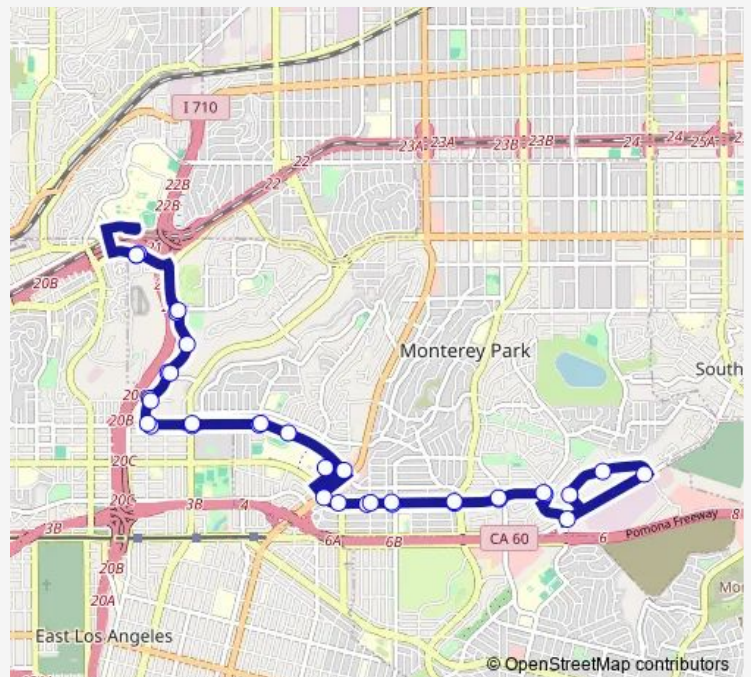

Floral Drive and Mednik Ave

W Floral Drive and Hillside Street Sw

Elac Transit Center

Atlantic/Riggin

W Riggin Street and S Bradshawe Avenue Ne

W Riggin Street and Findlay Avenue Sw

W Riggin Street and Garfield Ave

E Riggin Street and Wilcox Avenue Se

E Riggin Street and Fulton Avenue

Potrero Grande/Markland

Atlas Avenue and Saturn Street

Saturn Street (1980)

Saturn/Potrero Grande

Riggin/Fulton

E Riggin Street and Wilcox Avenue Nw

Route schedule

W Ramona Boulevard and Center Plaza Drive Sw — W Ramona Boulevard and Center Plaza Drive Sw

Monday	06:15-17:45
Tuesday	06:15-17:45
Wednesday	06:15-17:45
Thursday	06:15-17:45
Friday	06:15-17:45
Saturday	—
Sunday	—

Route info

Direction: W Ramona Boulevard and Center Plaza Drive Sw

Stops: 35

Trip Duration: 0 hour 55 min

W Riggin Street and Garfield Avenue S

W Riggin Street and Findlay Avenue Nw

W Riggin Street and S Bradshaw Avenue Sw