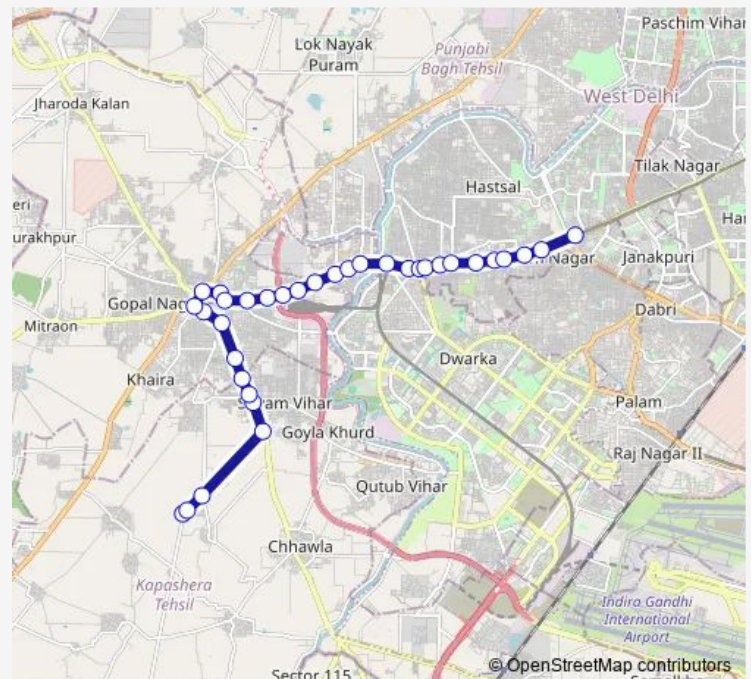

Thursday 05:07-19:07

Friday 05:07-19:07

Saturday 05:07-19:07

Sunday 05:07-19:07

Route info

Direction: Rewla Khanpur Depot

Stops: 34

Trip Duration: 1 hour 1 min

885edown

BusMaps

Nangli Dairy

Kakrola Bridge

Kakrola More

Kakrola More

Dwarka More Metro Station (Sewak Park)

Rama Park