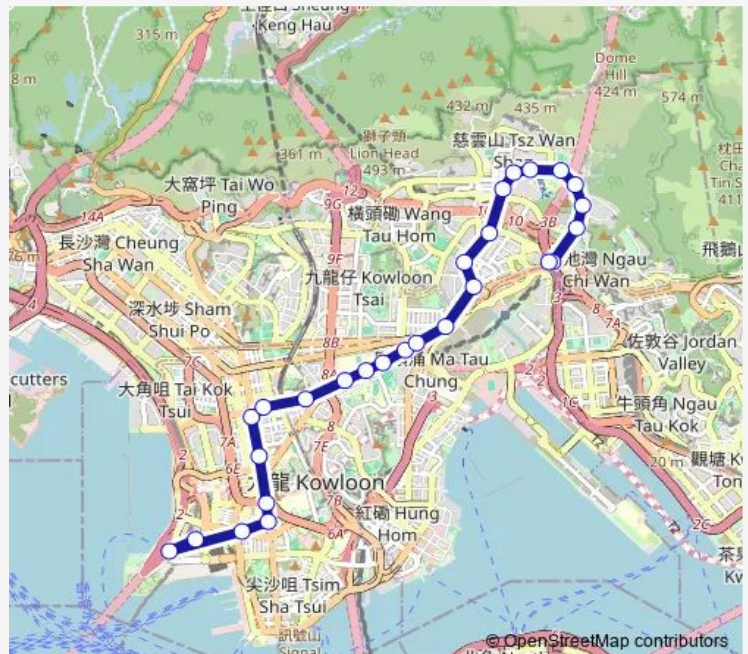

Route info

Direction: [Kmb+Ctb] Choi Hung BBI - Choi Hung BUS Terminus/
Choi Hung|[Kmb] Choi Hung BBI - Choi Hung BUS Terminus

Stops: 26

Trip Duration: 0 hour 51 min

203e — Choi Hung - Kowloon Station

[Ctb] Argyle Street Playground, Argyle Street[[Kmb] Argyle Street Playground