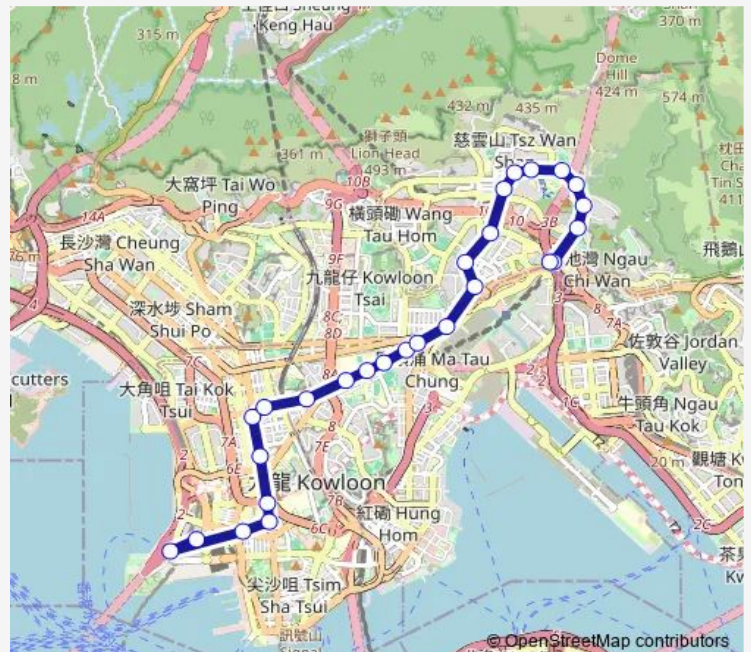

**Route info**

Direction: [Kmb+Ctb] Choi Hung BBI - Choi Hung BUS Terminus/<Br>Choi Hung|[Kmb] Choi Hung BBI - Choi Hung BUS Terminus

Stops: 26  
 Trip Duration: 0 hour 55 min

■ 203E — Choi Hung - Kowloon Station

[Ctb] Argyle Street Playground, Argyle Street[[Kmb] Argyle Street Playground

[Ctb] Kowloon City Police Station, Argyle Street[[Kmb] Kowloon City Police Station

[Ctb] THE Astrid, Argyle Street[[Kmb] THE Astrid