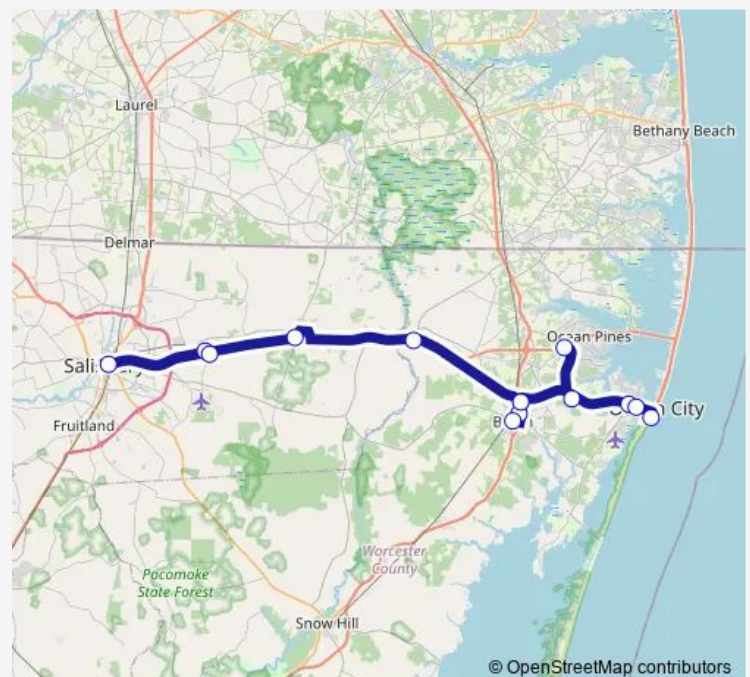

### Direction

Shore Transit Bus Terminal — Ocean City Transfer Point

13 stops

[Open route schedule](#)

Shore Transit Bus Terminal

Calvert Street

Wor Wic Community College

Sixty Foot Rd. (in front of JT's Market)

Ocean City Transfer Point

### Route schedule

Shore Transit Bus Terminal — Ocean City Transfer Point

Monday 05:05-21:30

Tuesday 05:05-21:30

Wednesday 05:05-21:30

Thursday 05:05-21:30

Friday 05:05-21:30

Saturday 05:05-21:30

### Route info

Direction: Shore Transit Bus Terminal

Stops: 13

Trip Duration: 1 hour 40 min

203E — Salisbury - Ocean City

203E Bus time schedules and route maps are available in an offline PDF at [busmaps.com](https://busmaps.com). Use the [busmaps.com](https://busmaps.com) website to see live bus times, train schedule or subway schedule, and step-by-step directions for all public transit in Salisbury