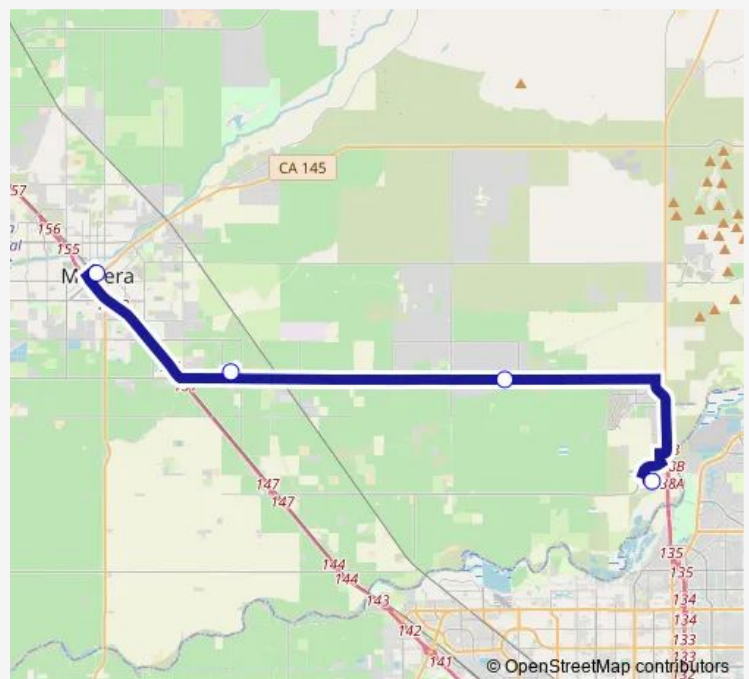

Direction

Children's Hospital — Intermodal Center/Downtown Madera

4 stops

[Open route schedule](#)

Children's Hospital

Madera Ranchos Mkt.

Madera Community College Center

Intermodal Center/Downtown Madera

Route schedule

Children's Hospital — Intermodal Center/Downtown Madera

Monday 08:16-17:06

Tuesday 08:16-17:06

Wednesday 08:16-17:06

Thursday 08:16-17:06

Friday 08:16-17:06

Saturday —

Sunday —

Route info

Direction: Children's Hospital

Stops: 4

Trip Duration: 0 hour 46 min

Direction

Intermodal Center/Downtown Madera — Children's Hospital

4 stops

[Open route schedule](#)

Intermodal Center/Downtown Madera

Madera Community College Center

Ranchos - Ave. 12/Jason Ct.

Children's Hospital

Route schedule

Intermodal Center/Downtown Madera — Children's Hospital