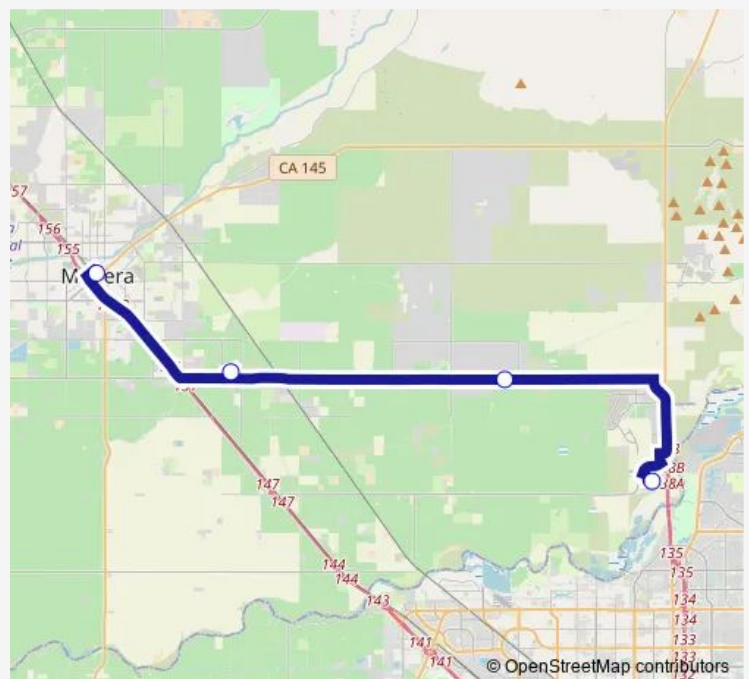

### Direction

Children's Hospital — Intermodal Center/Downtown Madera

4 stops

[Open route schedule](#)

Children's Hospital

Madera Ranchos Mkt.

Madera Community College Center

Intermodal Center/Downtown Madera

### Route schedule

Children's Hospital — Intermodal Center/Downtown Madera

Monday 08:16-17:06

Tuesday 08:16-17:06

Wednesday 08:16-17:06

Thursday 08:16-17:06

Friday 08:16-17:06

Saturday —

### Route info

Direction: Children's Hospital

Stops: 4

Trip Duration: 0 hour 36 min

**Direction**

Intermodal Center/Downtown Madera — Children's Hospital

4 stops

[Open route schedule](#)

Tuesday 07:30-16:20

Wednesday 07:30-16:20

Thursday 07:30-16:20

Friday 07:30-16:20

Saturday —

Sunday —

**Route info**

Direction: Intermodal Center/Downtown Madera