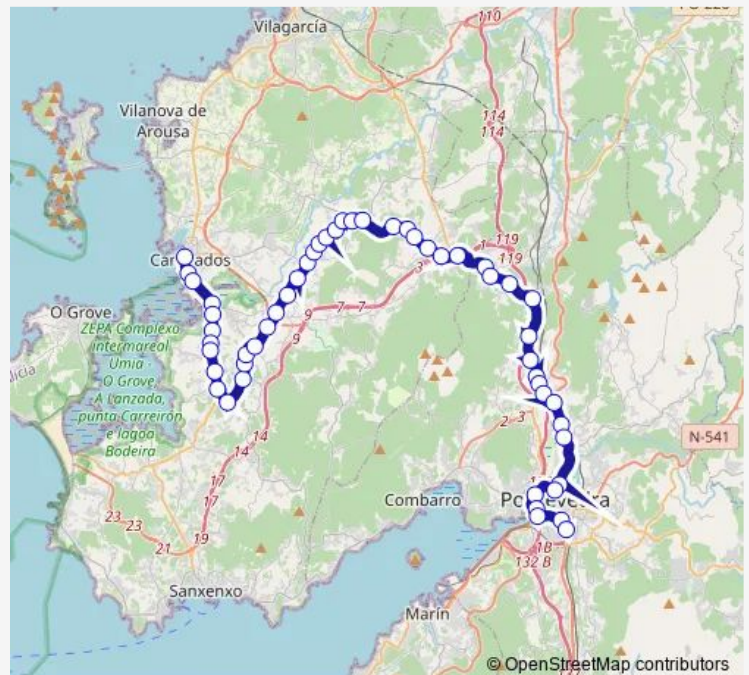

Bus XG814013 Cambados E.A-Castrolo-Tanoira-Padrenda-Mosqueiro-Ribadumia-Leiro-Mosteiro-Curro-A Devesa-Ponte Ea

[Go to website](#)

Direction

Pontevedra E.A. — Cambados E.A.

52 stops

[Open route schedule](#)

Pontevedra E.A.

Avda. María Victoria More

Pontevedra-Avda Victoria

Pontevedra-Avda. Corbacei

Avenida de Uruguai (Ponte

Ponte Do Burgo / Praza de

A Xunqueira

San Caetano (Lérez)

Cendona

San Caetano (Lamparuzas)

San Caetano (Igrexa)

San Caetano (cruce)

A Cañota

Devesa (Pozo)

A Devesa

Curro (Rampla)

Curro (Peñón)

Curro (Moldes)

Curro (Igrexa)

Empalme De Nogueira

Route schedule

Pontevedra E.A. — Cambados E.A.

Monday 12:15-20:35

Tuesday 12:15-20:35

Wednesday 12:15-20:35

Thursday —

Friday 12:15-20:35

Saturday 12:15-20:35

Sunday 12:15-20:35

Route info

Direction: Pontevedra E.A.

Stops: 52

Trip Duration: 1 hour 5 min