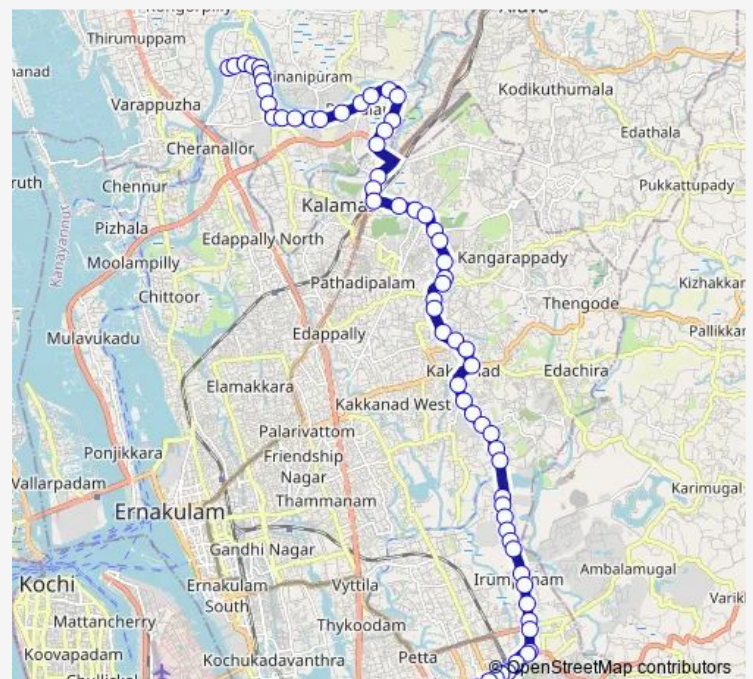

Thursday 06:00

Friday 06:00

Saturday 06:00

Sunday 06:00

Route info

Direction: Eloor Depot

Stops: 65

Trip Duration: 1 hour 11 min

Friday 06:00

Saturday 06:00

Sunday 06:00

Route info

Direction: Thrippunithura

Stops: 55

Trip Duration: 1 hour 10 min

Kaipadamugal Junction