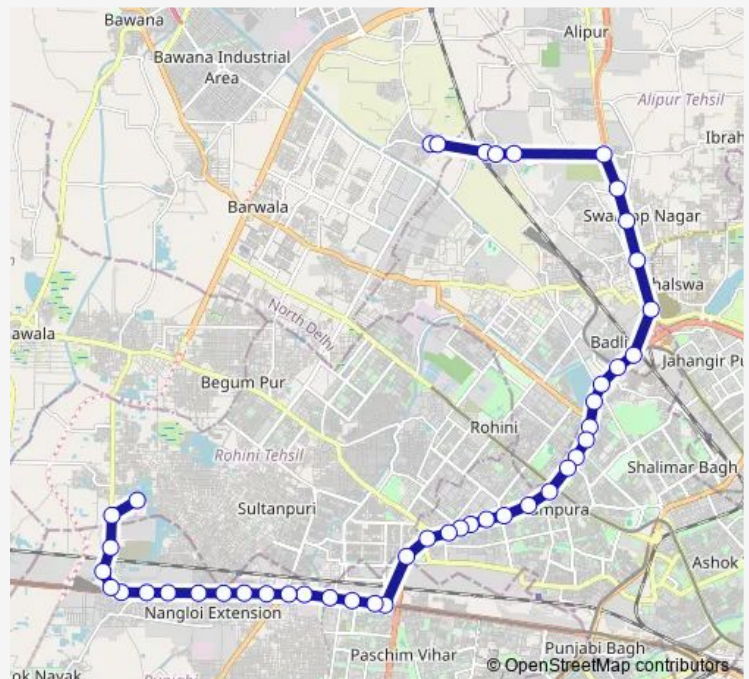

Madhuban Chowk Outer Ring Road

Saraswati Vihar C Block

Deepali Chowk

Route schedule

Khera Khurd Village — Rani Khera Depot 1

Monday 20:14-22:38

Tuesday 20:14-22:38

Wednesday 20:14-22:38

Thursday 20:14-22:38

Friday 20:14-22:38

Saturday 20:14-22:38

Sunday 20:14-22:38

Route info

Direction: Khera Khurd Village

Stops: 45

Trip Duration: 1 hour 44 min