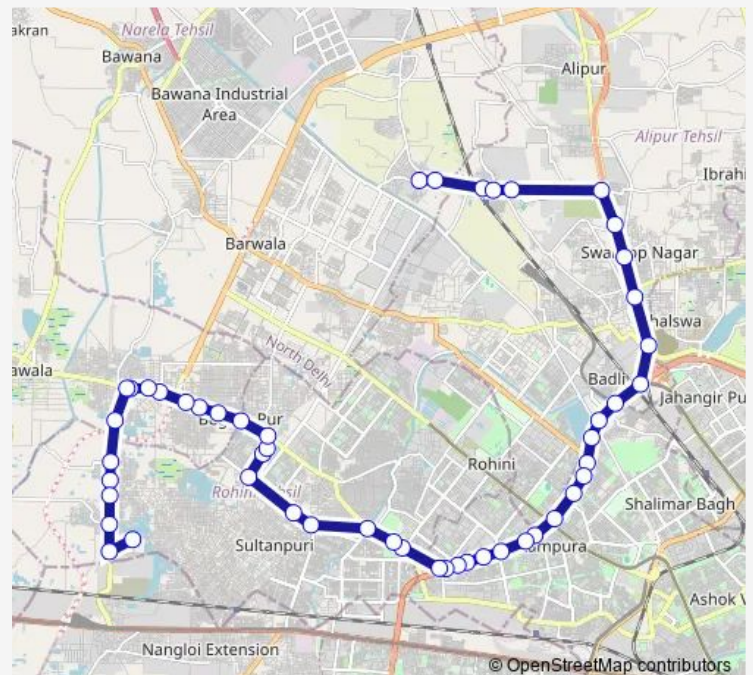

Madhuban Chowk Outer Ring Road

Saraswativihar C Block

Deepali Chowk

Route schedule

Khera Khurd Village — Rani Khera Depot 1

Monday 12:39-22:38

Tuesday 12:39-22:38

Wednesday 12:39-22:38

Thursday 12:39-22:38

Friday 12:39-22:38

Saturday 12:39-22:38

Sunday 12:39-22:38

Route info

Direction: Khera Khurd Village

Stops: 50

Trip Duration: 1 hour 56 min

128stdown

BusMaps

Kali Mata Mandir

Puspanjali Enclave

Rohini Depot - 3

Mangolpur School

Mangol Pur School (Kanjhawla Road)

Avantika Crossing

Mangol Pur Khurd

Mangol Puri Y Block

Sultanpuri Terminal

District Park Sector 20

Lakhhi Ram Park

Rohini Sec 22 Terminal

Aggarsain Hospital (Rohini Sec 22)

Begumpur