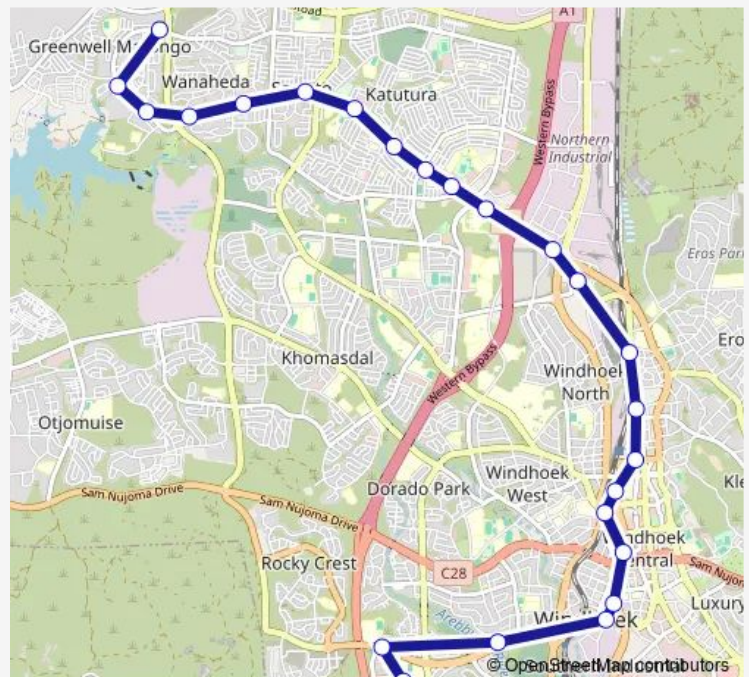

Thursday 06:28-17:16

Friday 06:28-17:16

Saturday —

Sunday —

Route info

Direction: Kindt/Shops

Stops: 25

Trip Duration: 0 hour 57 min

Friday 05:25-14:30

Saturday —

Sunday —

Route info

Direction: Siyanda

Stops: 33

Trip Duration: 1 hour 3 min

Marshall Rock