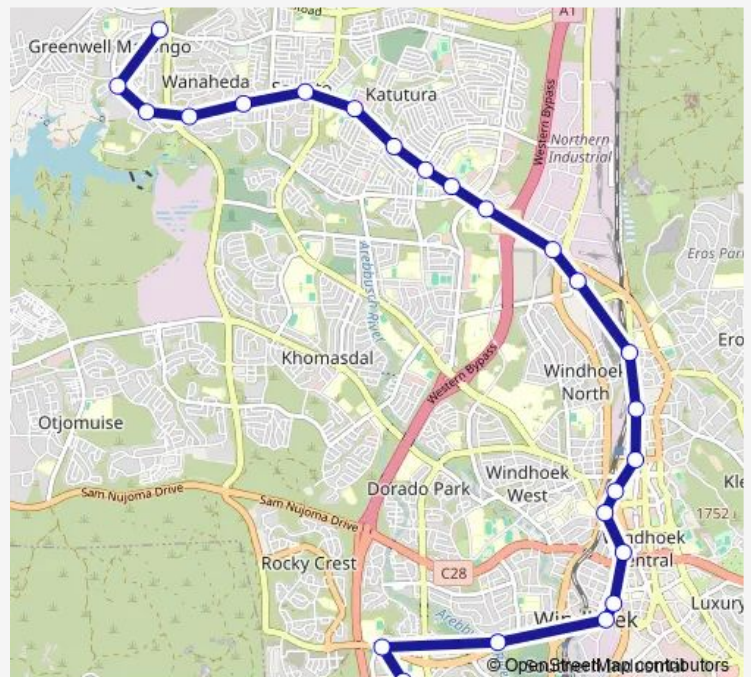

Thursday 06:28-17:16

Friday 06:28-17:16

Saturday —

Sunday —

Route info

Direction: Kindt/Shops

Stops: 25

Trip Duration: 0 hour 42 min

Friday 05:25-14:30

Saturday —

Sunday —

Route info

Direction: Siyanda

Stops: 33

Trip Duration: 1 hour 3 min

Marshall Rock