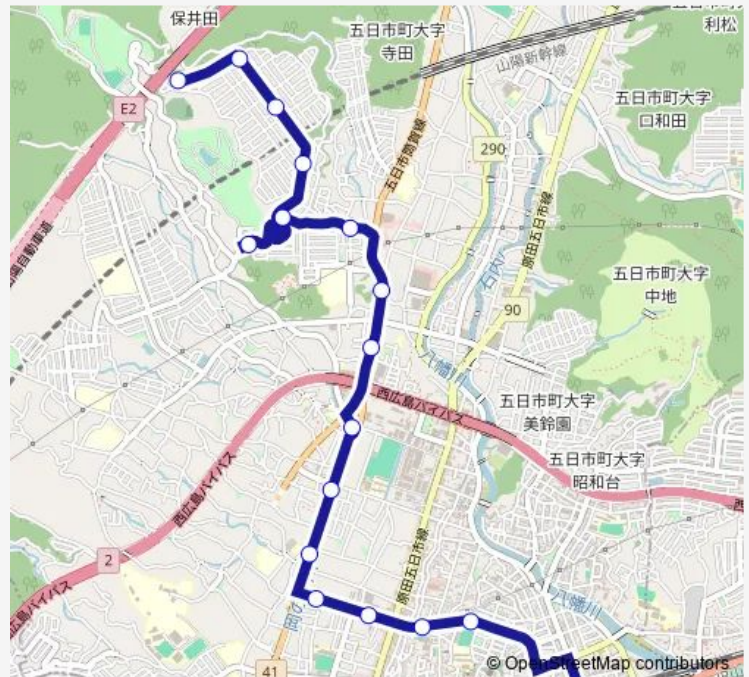

## Bus 1-1 五日市駅北口発着

[Go to website](#)

### Route schedule

五日市駅北口 — 薬師が丘団地

Monday 07:25-19:37

Tuesday 07:25-19:37

Wednesday 07:25-19:37

Thursday 07:25-19:37

Friday 07:25-19:37

Saturday 07:50-19:37

Sunday 07:50-19:37

### Route info

Direction: 五日市駅北口

Stops: 17

Trip Duration: 0 hour 23 min

■ 1-1 — 五日市駅北口発着

1-1 Bus time schedules and route maps are available in an offline PDF at [busmaps.com](https://busmaps.com). Use the [busmaps.com](https://busmaps.com) website to see live bus times, train schedule or subway schedule, and step-by-step directions for all public transit in Hatsukaichi