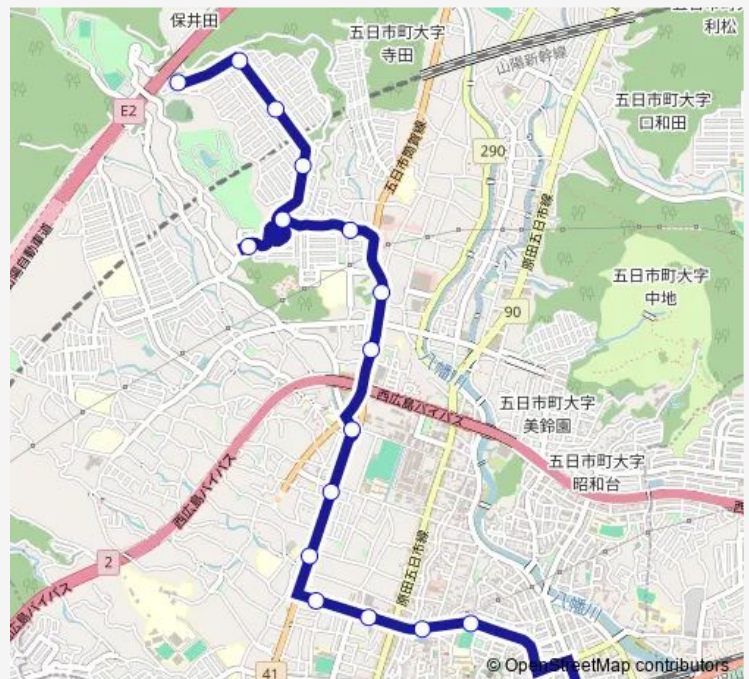

### Route schedule

五日市駅北口 — 薬師が丘団地

Monday 07:25-19:37

Tuesday 07:25-19:37

Wednesday 07:25-19:37

Thursday 07:25-19:37

Friday 07:25-19:37

Saturday 07:50-19:37

Sunday 07:50-19:37

### Route info

Direction: 五日市駅北口

Stops: 17

Trip Duration: 0 hour 23 min

■ 1-1 — 五日市駅北口発着

1-1 Bus time schedules and route maps are available in an offline PDF at [busmaps.com](https://busmaps.com). Use the [busmaps.com](https://busmaps.com) website to see live bus times, train schedule or subway schedule, and step-by-step directions for all public transit in Hatsukaichi