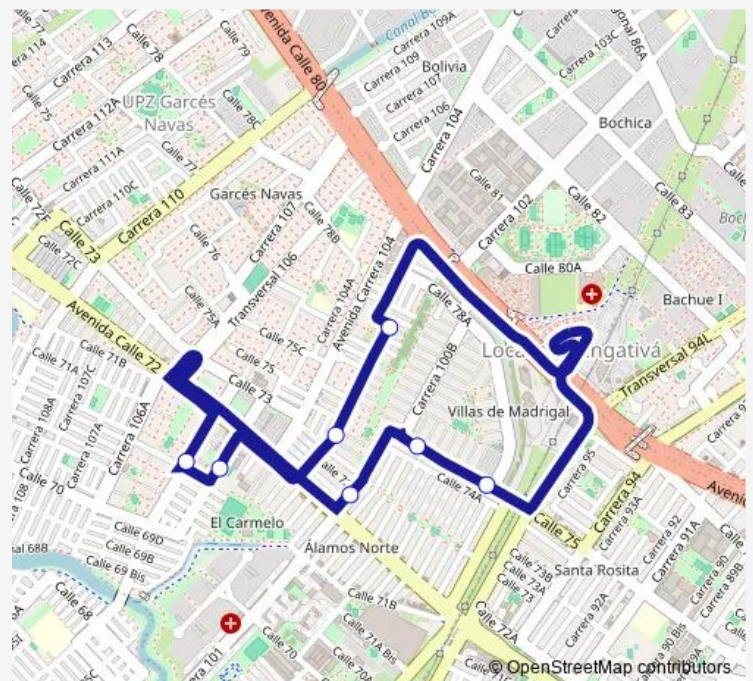

Bus 1-1 Alamos

[Go to website](#)

Direction

KR 100b - CL 77b — KR 103 - CL 76 B

7 stops

[Open route schedule](#)

KR 100b - CL 77b

CL 75 - KR 100

KR 101 - CL 72a

KR 105f - CL 70f

KR 105 A - CL 70 D Bis A

KR 103 - CL 73 A

KR 103 - CL 76 B

Route schedule

KR 100b - CL 77b — KR 103 - CL 76 B

Monday	04:06-00:35 ⁺¹
Tuesday	04:06-00:35 ⁺¹
Wednesday	04:06-00:35 ⁺¹
Thursday	04:06-00:35 ⁺¹
Friday	04:06-00:35 ⁺¹
Saturday	04:08-00:33 ⁺¹
Sunday	04:13-23:34

Route info

Direction: KR 100b - CL 77b

Stops: 7

Trip Duration: 0 hour 28 min

1-1 Bus time schedules and route maps are available in an offline PDF at busmaps.com. Use the busmaps.com website to see live bus times, train schedule or subway schedule, and step-by-step directions for all public transit in Bogota

The schedule is provided in the local timezone. Times with "(+1)" indicate departures on the next day.

PDF file created on 2025-01-16

2024 BusMaps.com - All Rights Reserved