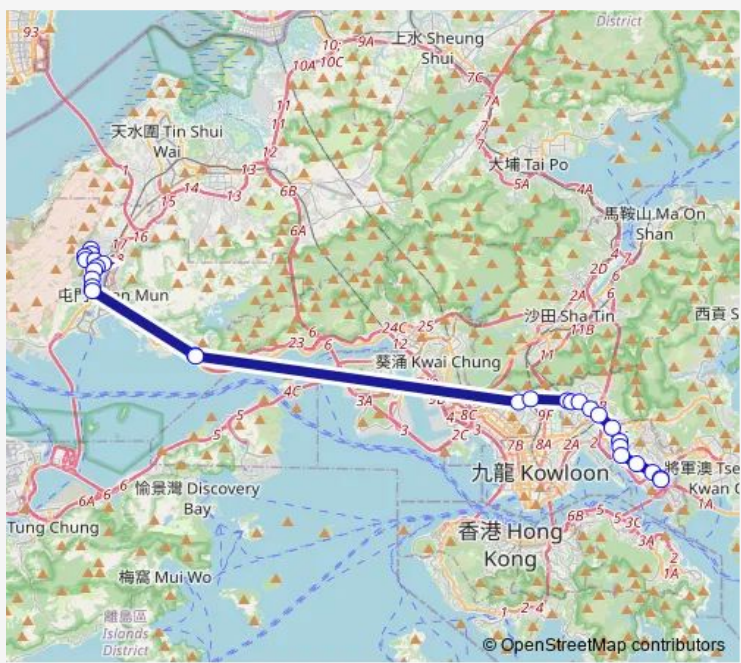

Route info

Direction: [Ctb] LAM TIN Station[[Kmb+Ctb] LAM TIN Station/
Lam TIN Station[[Kmb] LAM TIN Station[[Xb] LAM TIN Station Public Transport Interchange

Stops: 27

Trip Duration: 1 hour 20 min

[Ctb] Morse Park Swimming Pool, Lung Cheung Road|[Kmb+Ctb] Morse Park Swimming Pool/
Morse Park Swimming Pool, Lung Cheung Road|[Kmb] Morse Park Swimming Pool