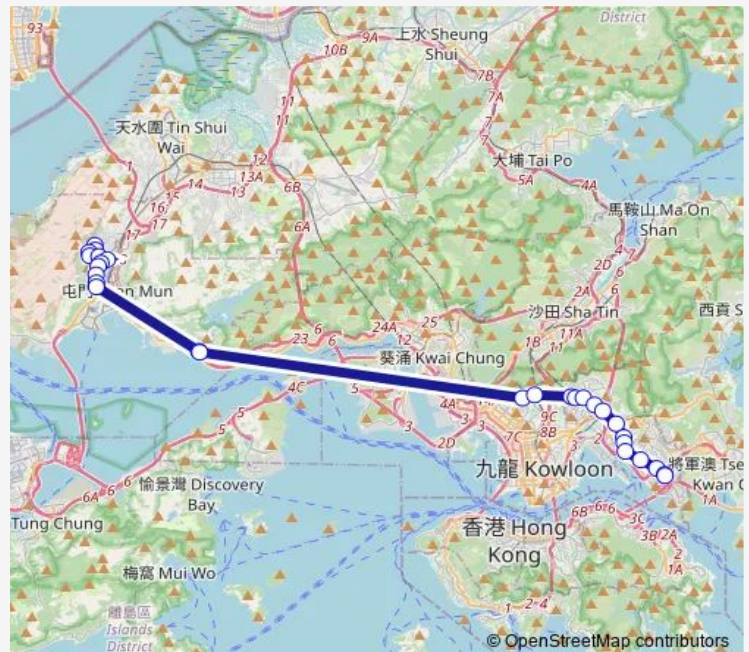

[Ctb] Ting FU Street, Kwun Tong Road[[Kmb] Ting FU Street, Kwun Tong

[Ctb] Lower Ngau TAU KOK Estate, Kwun Tong Road[[Kmb] Lower Ngau TAU KOK Estate

[Kmb+Ctb] Kowloon BAY Station/
Kowloon BAY Station, Kwun Tong Road[[Kmb] Kowloon BAY Station

[Kmb] KAI TAI Court

[Ctb] TAN Fung House Choi Hung Estate, Lung Cheung Road[[Kmb+Ctb] Ngau CHI WAN BBI - TAN Fung House/
 TAN Fung House Choi Hung Estate, Lung Cheung Road[[Kmb] Ngau CHI WAN BBI - TAN Fung House

[Ctb] Diamond Hill Station, Lung Cheung Road[[Kmb+Ctb] Diamond Hill Station/
Diamond Hill Station, Lung Cheung Road[[Kmb] Diamond Hill Station

[Ctb] Shatin Pass Road, Lung Cheung Road[[Kmb] Wong TAI SIN BBI - Wong TAI SIN Temple

Route schedule

[Ctb] LAM TIN Station[[Kmb+Ctb] LAM TIN Station/
Lam TIN Station[[Kmb] LAM TIN Station[[Xb] LAM TIN Station Public Transport Interchange — [Kmb] PO TIN BBI - PO TIN BUS Terminus

Monday	05:35-00:05⁺¹
Tuesday	05:35-00:05⁺¹
Wednesday	05:35-00:05⁺¹
Thursday	05:35-00:05⁺¹
Friday	05:35-00:05⁺¹
Saturday	05:35-00:10⁺¹
Sunday	05:35-23:10

Route info

Direction: [Ctb] LAM TIN Station[[Kmb+Ctb] LAM TIN Station/
Lam TIN Station[[Kmb] LAM TIN Station[[Xb] LAM TIN Station Public Transport Interchange

Stops: 27

Trip Duration: 1 hour 16 min