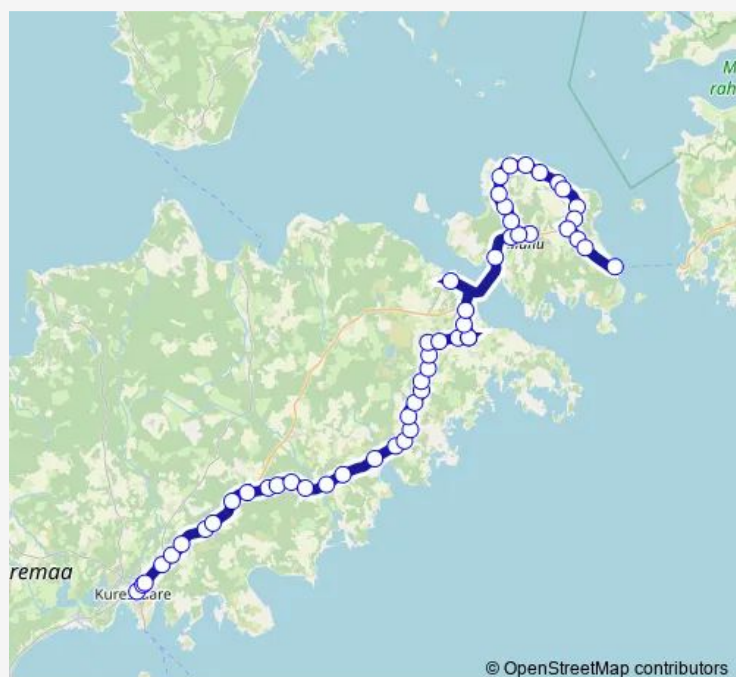

### Route info

Direction: Kuressaare

Stops: 53

Trip Duration: 1 hour 50 min

© OpenStreetMap contributors

Mustla

Kuke

Audla