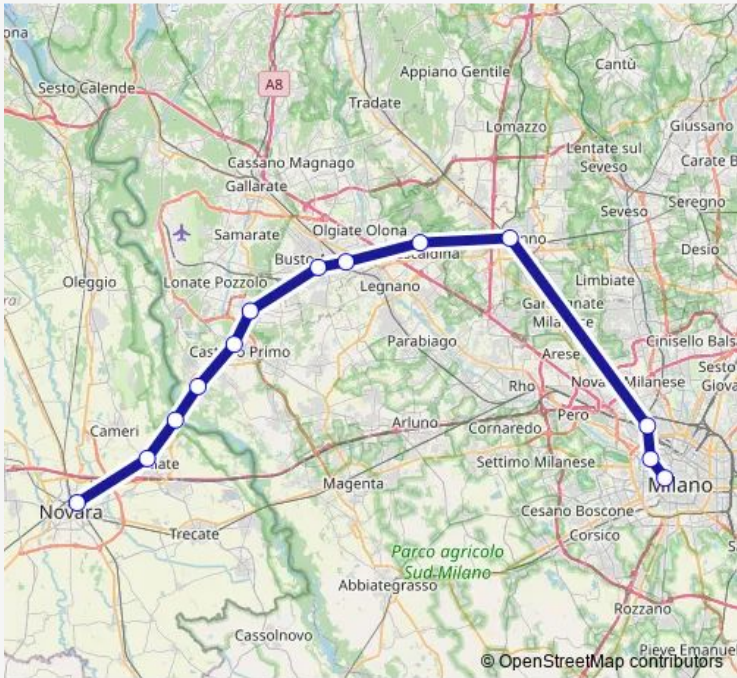

**Rail R27 Novara-Saronno-Milano**

[Go to website](#)

**Direction**  
Milano Cadorna — Novara Nord

13 stops

[Open route schedule](#)

- Milano Cadorna
- Milano Domodossola
- Milano Bovisa Politecnico
- Saronno
- Rescaldina
- Castellanza
- Busto Arsizio Nord
- Vanzaghello-Magnago
- Castano Primo
- Turbigo
- Galliate Parco Del Ticino
- Galliate
- Novara Nord

**Route schedule**  
Milano Cadorna — Novara Nord

Monday	06:17-20:47
Tuesday	06:17-20:47
Wednesday	06:17-20:47
Thursday	06:17-20:47
Friday	06:17-20:47
Saturday	06:17-20:47
Sunday	06:47-20:47

**Route info**

Direction: Milano Cadorna

Stops: 13

Trip Duration: 1 hour 2 min

**Direction**

Novara Nord — Milano Cadorna

13 stops

[Open route schedule](#)

Novara Nord

## Route schedule

Novara Nord — Milano Cadorna

Monday 06:11-21:11

Tuesday 06:11-21:11

Wednesday 06:11-21:11

Thursday 06:11-21:11

Friday 06:11-21:11

Saturday 06:11-20:11