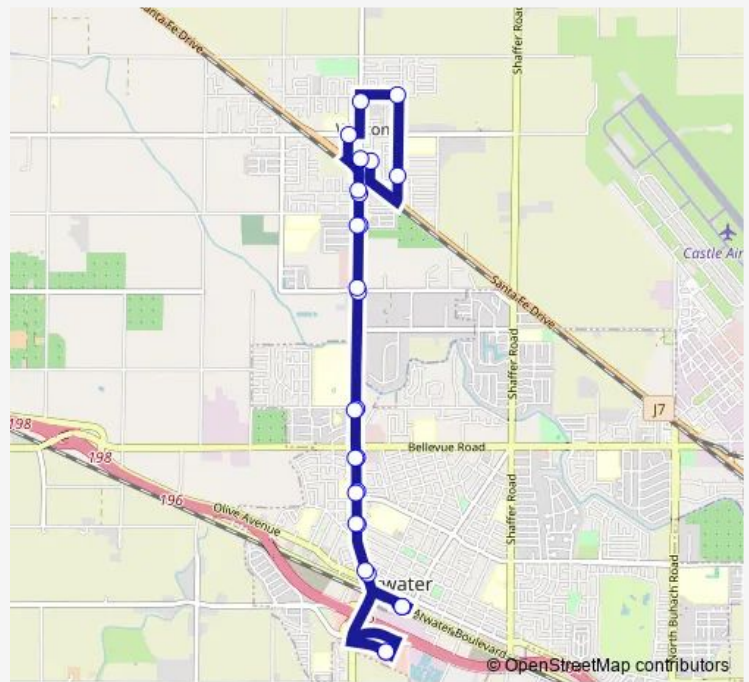

Bus A2 Winton Way

[Go to website](#)

Direction
 Atwater Target — Atwater Target
 26 stops
[Open route schedule](#)

- Atwater Target
- Atwater Transpo
- Winton @ Olive (northbound)
- Winton @ Grove (northbound)
- Winton @ Juniper/St. Anthony's (northbound)
- Winton @ Bellevue/ 99 cent store (northbound)
- Winton @ Fruitland/Atwater HS (northbound)
- Winton Way @ Gertrude Ave (northbound)
- Winton @ Doris/Winton PO (northbound)
- Winton Way @ Crawford St (northbound)
- Center @ Walnut/Winton Library (northbound)
- Winton Way @ Myrtle Ave (northbound)
- Myrtle @ California (eastbound)
- California @ Helton
- Dollar General
- Park Ave @ Winton Way (westbound)
- Winton Way @ Crawford St (southbound)
- Winton @ Doris/Winton PO (southbound)
- Winton Way @ Gertrude Ave (southbound)
- Winton @ Fruitland/Atwater HS (southbound)
- Winton @ Bellevue/99 cent store (southbound)

Route schedule

Atwater Target — Atwater Target

Monday	06:18-18:40
Tuesday	06:18-18:40
Wednesday	06:18-18:40
Thursday	06:18-18:40
Friday	06:18-18:40
Saturday	08:32-17:10
Sunday	08:32-17:10

Route info

Direction: Atwater Target

Stops: 26

Trip Duration: 0 hour 44 min

■ A2 — Winton Way

Winton @ Juniper/ St. Anthony (southbound)

Winton @ Grove (southbound)

Winton @ Olive (southbound)

Atwater Transpo

Atwater Target