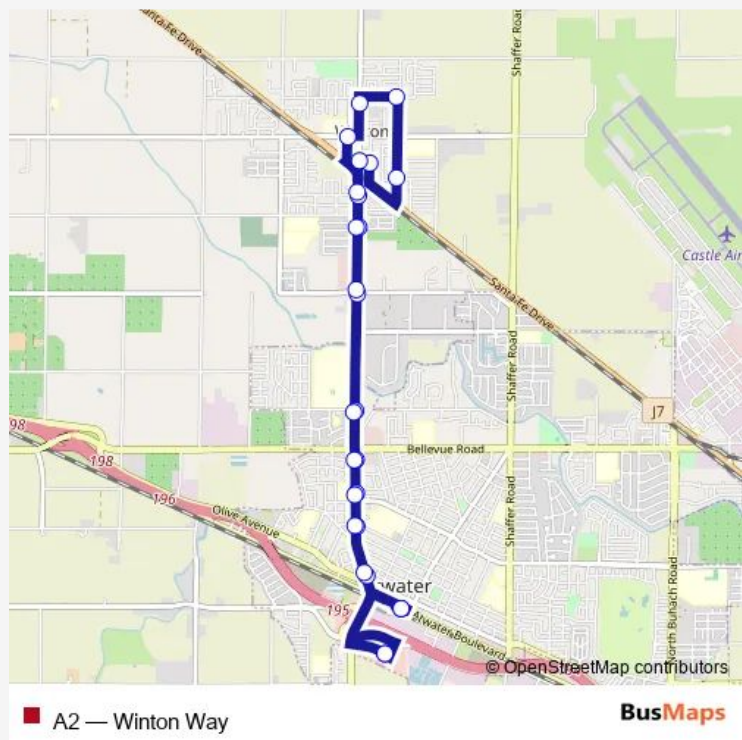

## Bus A2 Winton Way

[Go to website](#)

**Direction**  
 Atwater Target — Atwater Target  
 26 stops  
[Open route schedule](#)

- Atwater Target
- Atwater Transpo
- Winton @ Olive (northbound)
- Winton @ Grove (northbound)
- Winton @ Juniper/St. Anthony's (northbound)
- Winton @ Bellevue/ 99 cent store (northbound)
- Winton @ Fruitland/Atwater HS (northbound)
- Winton Way @ Gertrude Ave (northbound)
- Winton @ Doris/Winton PO (northbound)
- Winton Way @ Crawford St (northbound)
- Center @ Walnut/Winton Library (northbound)
- Winton Way @ Myrtle Ave (northbound)
- Myrtle @ California (eastbound)
- California @ Helton
- Dollar General
- Park Ave @ Winton Way (westbound)
- Winton Way @ Crawford St (southbound)
- Winton @ Doris/Winton PO (southbound)
- Winton Way @ Gertrude Ave (southbound)
- Winton @ Fruitland/Atwater HS (southbound)
- Winton @ Bellevue/99 cent store (southbound)

Route schedule  
 Atwater Target — Atwater Target

|           |             |
|-----------|-------------|
| Monday    | 06:18-18:40 |
| Tuesday   | 06:18-18:40 |
| Wednesday | 06:18-18:40 |
| Thursday  | 06:18-18:40 |
| Friday    | 06:18-18:40 |
| Saturday  | 08:32-17:10 |
| Sunday    | 08:32-17:10 |

Route info  
 Direction: Atwater Target  
 Stops: 26  
 Trip Duration: 0 hour 44 min

Winton @ Juniper/ St. Anthony (southbound)

Winton @ Grove (southbound)

Winton @ Olive (southbound)

Atwater Transpo

Atwater Target