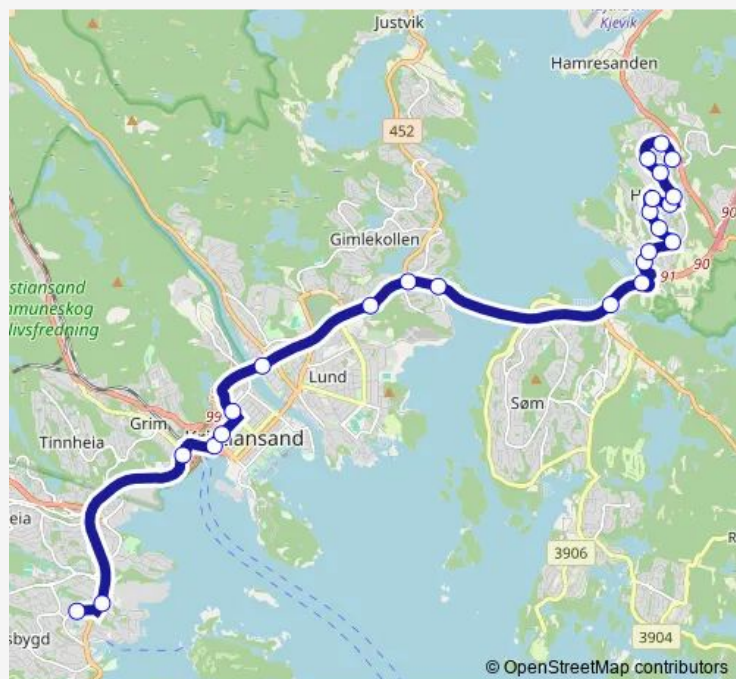

Henrik Wergelands gate

Kristian IVs gate

Oddernesbrua/Kjøita park

Bjørndalssletta

Vollevannet

Vige

Rona E18

Håneskrysset E18

Saturday —

Sunday —

Route info

Direction: Vågsbygd senter

Stops: 24

Trip Duration: 0 hour 23 min

■ A2 — Hånes - Vågbygd senter o/t.

Hånes Senter

Grovikveien

Grovikheia

Direction

Grovikheia — Vågsbygd senter

23 stops

[Open route schedule](#)

Grovikheia

Grovikveien

Tuesday 06:52-08:12

Wednesday 06:52-08:12

Thursday 06:52-08:12

Friday 06:52-08:12

Saturday —

Sunday —

Route info

Direction: Grovikheia