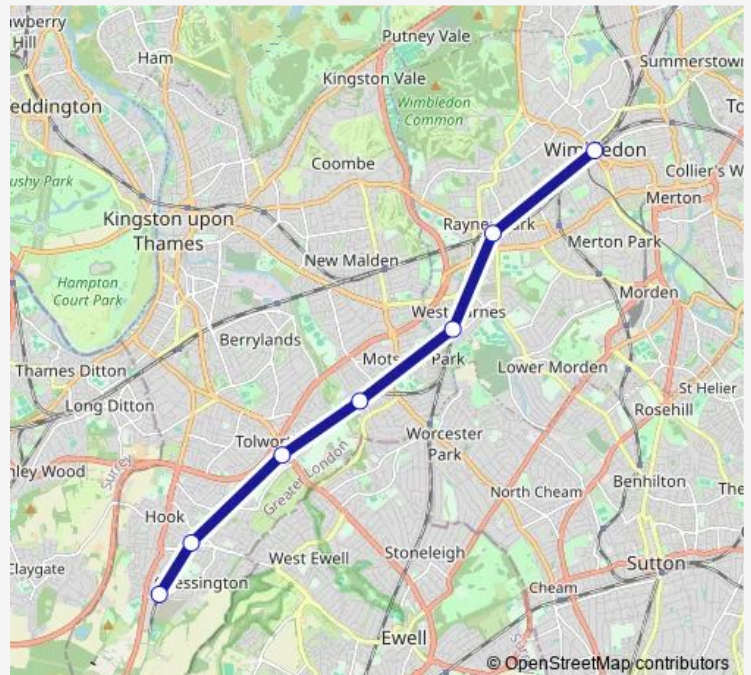

Rail Sw:Css->Wim SW train service from CSS to Wim

[Go to website](#)

Direction

Chessington South — Wimbledon

7 stops

[Open route schedule](#)

Chessington South

Chessington North

Tolworth

Malden Manor

Motspur Park

Raynes Park

Wimbledon

Route schedule

Chessington South — Wimbledon

Monday 20:38-23:41

Tuesday 20:38-23:41

Wednesday 20:38-23:41

Thursday 20:38-23:41

Friday 20:38-00:28⁺¹

Saturday 00:28-00:27⁺¹

Sunday 00:27-23:40

Route info

Direction: Chessington South

Stops: 7

Trip Duration: 0 hour 23 min

■ Sw:Css->Wim — SW train service from CSS to Wim

Sw:Css->Wim Rail time schedules and route maps are available in an offline PDF at busmaps.com. Use the busmaps.com website to see live bus times, train schedule or subway schedule, and step-by-step directions for all public transit in Morden