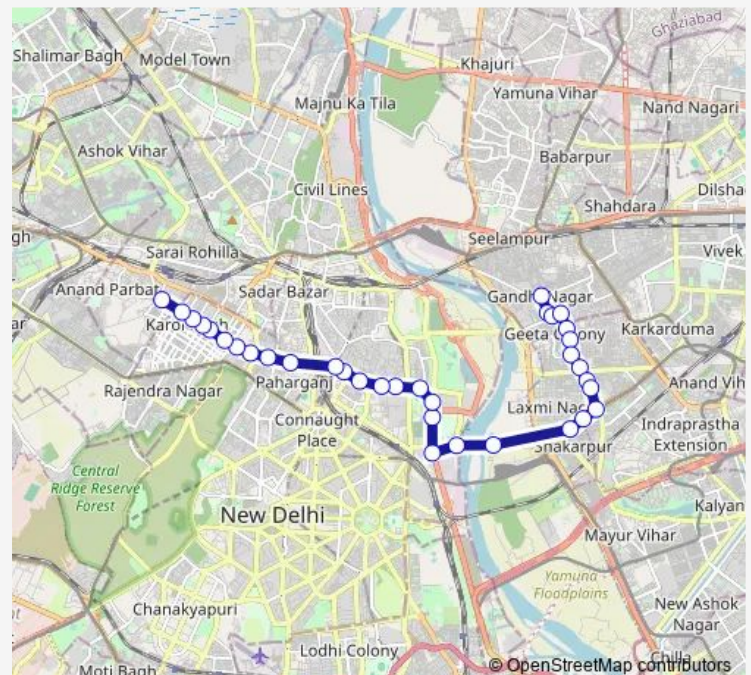

Delhi Gate / Ambedkar Stadium Terminal

Delhi Gate (JLN Marg)

Lnjp Hospital

Route schedule

Jheel Terminal — Anand Parvat Terminal

Monday 06:05-21:25

Tuesday 06:05-21:25

Wednesday 06:05-21:25

Thursday 06:05-21:25

Friday 06:05-21:25

Saturday 06:05-21:25

Sunday 06:05-21:25

Route info

Direction: Jheel Terminal

Stops: 34

Trip Duration: 1 hour 0 min