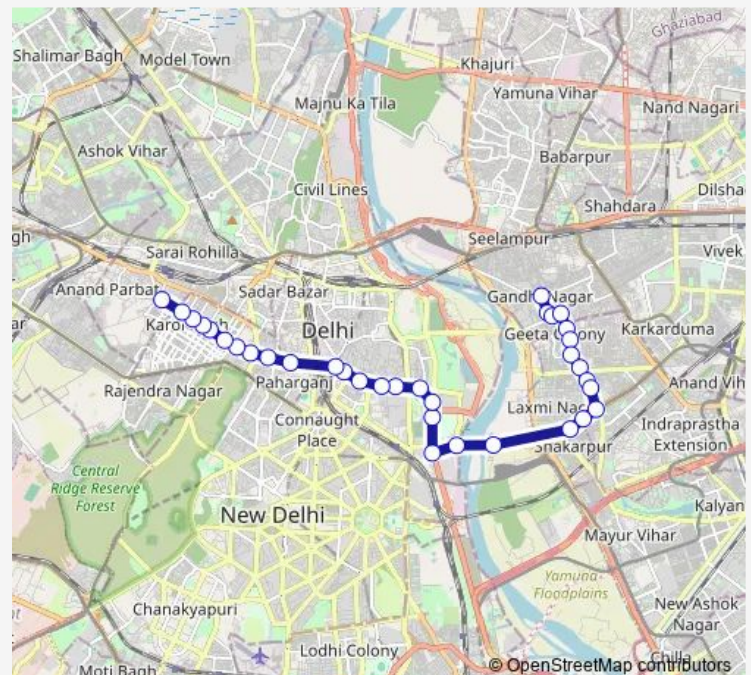

Delhi Gate / Ambedkar Stadium Terminal

Delhi Gate (JLN Marg)

Lnjp Hospital

Route schedule

Jheel Terminal — Anand Parvat Terminal

Monday 06:05-21:25

Tuesday 06:05-21:25

Wednesday 06:05-21:25

Thursday 06:05-21:25

Friday 06:05-21:25

Saturday 06:05-21:25

Sunday 06:05-21:25

Route info

Direction: Jheel Terminal

Stops: 34

Trip Duration: 1 hour 0 min