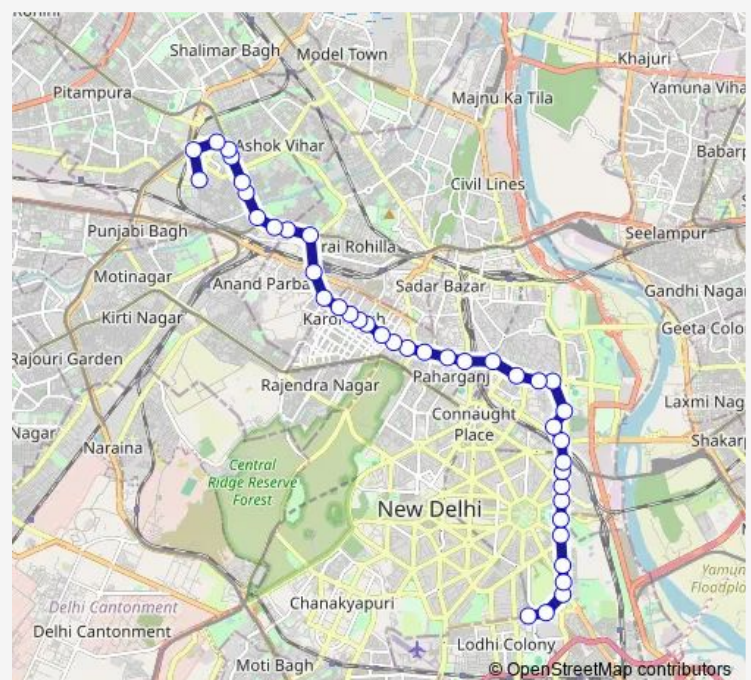

New Delhi Railway Station Flyover

Dispensary Paharganj

Police Station Paharganj

Route schedule

JLN Stadium (Sunehripulla Depot) — Jai Mata Market Tri Nagar Terminal

Monday 06:45-20:15

Tuesday 06:45-20:15

Wednesday 06:45-20:15

Thursday 06:45-20:15

Friday 06:45-20:15

Saturday 06:45-20:15

Sunday 06:45-20:15

Route info

Direction: JLN Stadium (Sunehripulla Depot)

Stops: 41

Trip Duration: 1 hour 10 min