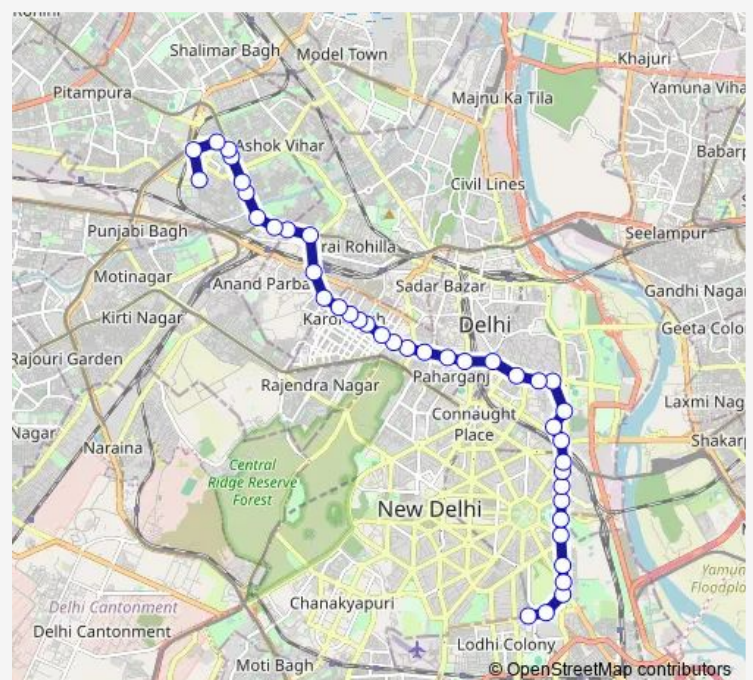

New Delhi Railway Station Flyover

Dispensary Paharganj

Police Station Paharganj

Route schedule

JLN Stadium (Sunehripulla Depot) — Jai Mata Market Tri Nagar Terminal

Monday 06:45-20:15

Tuesday 06:45-20:15

Wednesday 06:45-20:15

Thursday 06:45-20:15

Friday 06:45-20:15

Saturday 06:45-20:15

Sunday 06:45-20:15

Route info

Direction: JLN Stadium (Sunehripulla Depot)

Stops: 41

Trip Duration: 1 hour 10 min