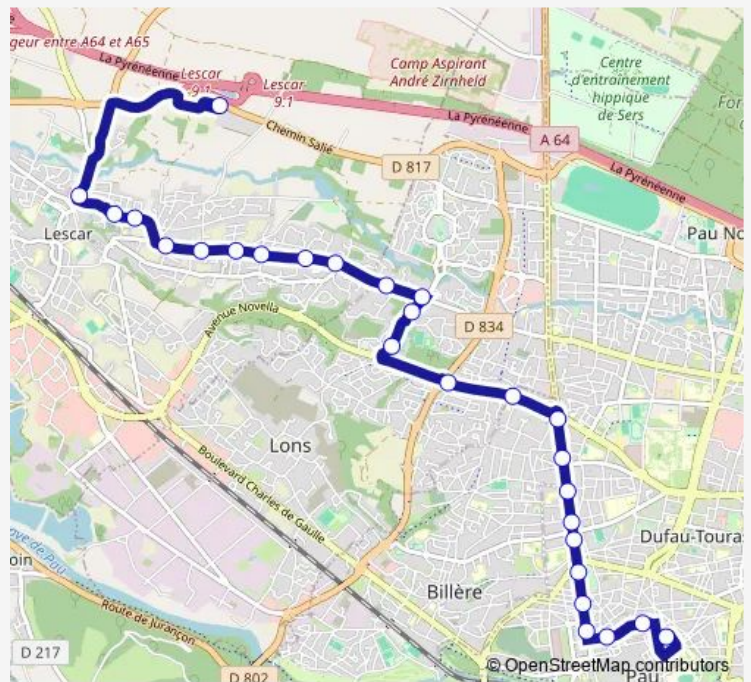

**Direction**

PAU Bosquet Quai F — Lescar Village Emmaüs

27 stops

[Open route schedule](#)

- PAU Bosquet Quai F
- Les Halles Médiathèque
- Palais de Justice
- Pl. Verdun Quai B
- Gaston Phoebus
- Parc Lawrance
- St Joseph
- Montardon
- Labourdette
- Fouchet
- Laffitte
- Santona
- Médiathèque
- Plaine des Sports
- Piscine Aqualons
- Erckmann Chatrian
- Cloharé
- Coustettes
- Aubisque
- Frênes
- Teulère

Route schedule

PAU Bosquet Quai F — Lescar Village Emmaüs

Monday	—
Tuesday	—
Wednesday	08:58-17:40
Thursday	—
Friday	—
Saturday	08:58-17:40
Sunday	—

Route info

Direction: PAU Bosquet Quai F

Stops: 27

Trip Duration: 0 hour 32 min

EMMA — PAU Bosquet Quai F <-> Lescar Village Emmaüs

Ponterique

Bidou

Clos Fleuri

Plaisance

La Hourquie

Lescar Village Emmaüs

## Direction

Lescar Village Emmaüs — PAU Bosquet Quai F

27 stops

[Open route schedule](#)

Lescar Village Emmaüs

La Hourquie

Plaisance

Clos Fleuri