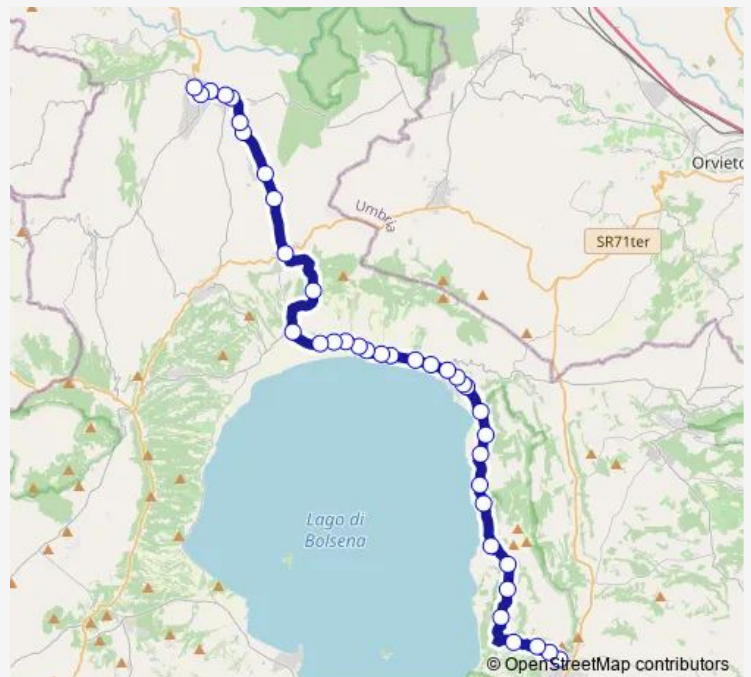

BOLSENA | Ortale # f899

**Route schedule**

Montefiascone | Via Salotti Via Moro # f601 — AC-  
QUAPENDENTE | Ist. OMNICOMPRESIVO LEONAR-  
DO DA VINCI # f847

Monday	14:45
Tuesday	14:45
Wednesday	14:45
Thursday	14:45
Friday	14:45
Saturday	14:45
Sunday	—

**Route info**

Direction: Montefiascone | Via Salotti Via Moro # f601

Stops: 38

Trip Duration: 0 hour 45 min

BOLSENA | Piantata # f900

BOLSENA | Via Cassia (Km 117) # f901

BOLSENA | Staccionato # f902

BOLSENA | Prati Renari # f903