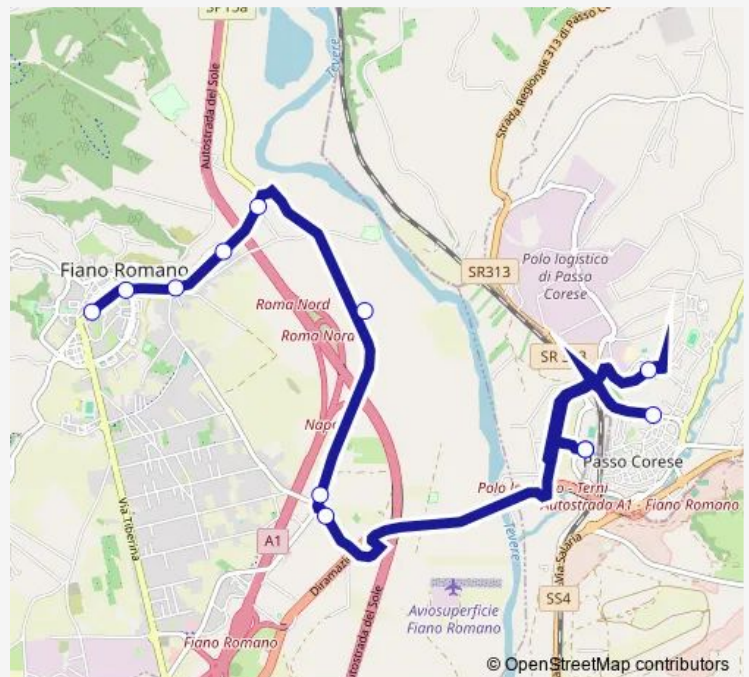

Fiano | Via Tiberina Via Rodari # f10580

Fiano | Piazza dell'Unità # f10037

Fiano | Via Tiberina Via Fermi # f10581

Fiano | Via Tiberina Via Procoio # f10582

Fiano Romano VIA Procoio # 2543

Fiano | Via Procoio Via S. Sebastiano # f000098

Fiano | Via Procoio Via S. Sebastiano # f10042

MONTELIBRETTI | Stazione FS # f9958

Fara Sabina | Via Ternana Via Matteotti # f10019

Fara Sabina | Viale Gioventù (Licei) # f10017

MONTELIBRETTI | Stazione FS # f9958

Route schedule

Fiano | Via Tiberina Via Morandi # f10036 — MON-
TELIBRETTI | Stazione FS # f9958

Monday	07:35
Tuesday	07:35
Wednesday	07:35
Thursday	07:35
Friday	07:35
Saturday	—
Sunday	—

Route info

Direction: Fiano | Via Tiberina Via Morandi # f10036

Stops: 12

Trip Duration: 0 hour 30 min

Fiano Romano - Passo Corese # Pm220a

Bus time schedules and route maps are available in an offline PDF at busmaps.com. Use the busmaps.com website to see live bus times, train schedule or subway schedule, and step-by-step directions for all public transit in Fiano Romano