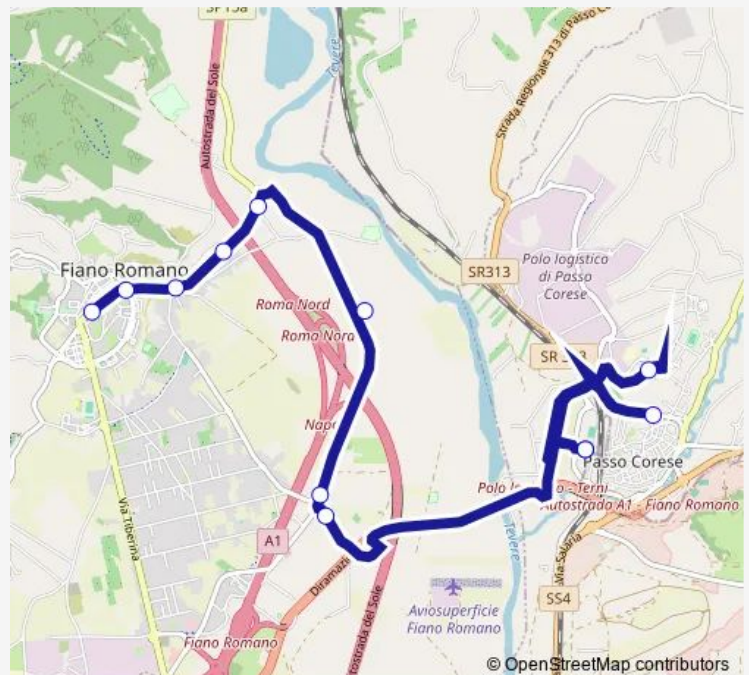

Fiano | Via Tiberina Via Rodari # f10580

Fiano | Piazza dell'Unità # f10037

Fiano | Via Tiberina Via Fermi # f10581

Fiano | Via Tiberina Via Procoio # f10582

Fiano Romano VIA Procoio # 2543

Fiano | Via Procoio Via S. Sebastiano # f000098

Fiano | Via Procoio Via S. Sebastiano # f10042

Montelibretti | Stazione FS # f9958

Fara Sabina | Via Ternana Via Matteotti # f10019

Fara Sabina | Viale Gioventù (Licei) # f10017

Montelibretti | Stazione FS # f9958

Route schedule

Fiano | Via Tiberina Via Morandi # f10036 — Montelibretti | Stazione FS # f9958

Monday	07:35
Tuesday	07:35
Wednesday	07:35
Thursday	07:35
Friday	07:35
Saturday	—
Sunday	—

Route info

Direction: Fiano | Via Tiberina Via Morandi # f10036

Stops: 12

Trip Duration: 0 hour 29 min

Fiano Romano - Passo Corese # Pm220a

Bus time schedules and route maps are available in an offline PDF at busmaps.com. Use the busmaps.com website to see live bus times, train schedule or subway schedule, and step-by-step directions for all public transit in Fiano Romano