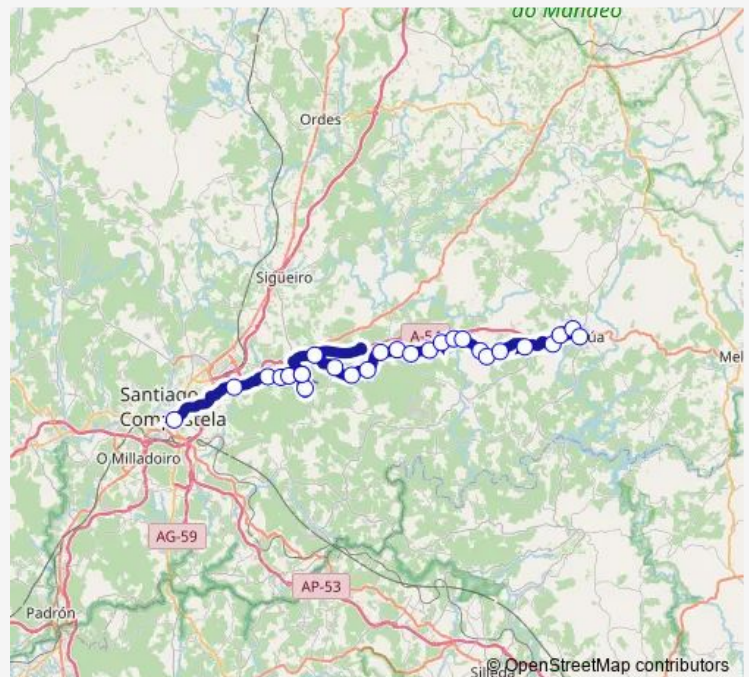

Route schedule

Arzúa — Santiago E.I.

Monday	12:00-15:45
Tuesday	12:00-15:45
Wednesday	12:00-15:45
Thursday	—
Friday	12:00-15:45
Saturday	—
Sunday	—

Route info

Direction: Arzúa

Stops: 27

Trip Duration: 1 hour 7 min

■ XG802001 — Arzúa-Santiago E.I.

Lorenzo

H. Garcas

Labacolla De Santiago

San Xordo

San Marcos

Santiago E.I.

Direction

Santiago E.I. — Arzúa

27 stops

[Open route schedule](#)

Santiago E.I.

San Marcos

San Xordo

Labacolla De Santiago

H. Garcas

Wednesday 10:00-14:40

Thursday —

Friday 10:00-14:40

Saturday 10:00

Sunday —

Route info

Direction: Santiago E.I.

Stops: 27