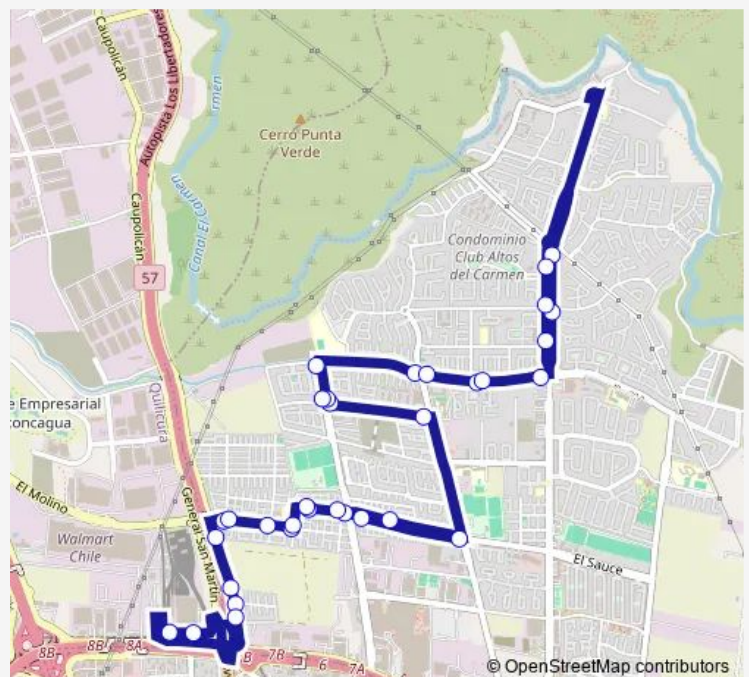

PB1044-Pedro Fontova / Esq. Camino El Roble

PB1045-Pedro Fontova / Esq. Calle La Viña

Pb1046-El Guanaco Norte / Esq. Del Manantial

Route schedule

Pb1895-Parada 9 / (M) Los Libertadores — Pb1655-Parada 10 / (M) Los Libertadores

Monday 00:00

Tuesday 00:00

Wednesday 00:00

Thursday 00:00

Friday 00:00

Saturday —

Sunday —

Route info

Direction: Pb1895-Parada 9 / (M) Los Libertadores

Stops: 32

Trip Duration: 0 hour 27 min

© OpenStreetMap contributors

B36 — (M) Los Libertadores - Pedro Fontova Norte

Pb1047-El Guanaco Norte / Esq. Santa Marta De H.

Monday	00:00
Tuesday	00:00
Wednesday	00:00
Thursday	00:00
Friday	00:00
Saturday	00:00
Sunday	00:00

Route info

Direction: PB1983-Parada 5 / Andén (M) Los Libertadores

Stops: 33

Trip Duration: 0 hour 42 min