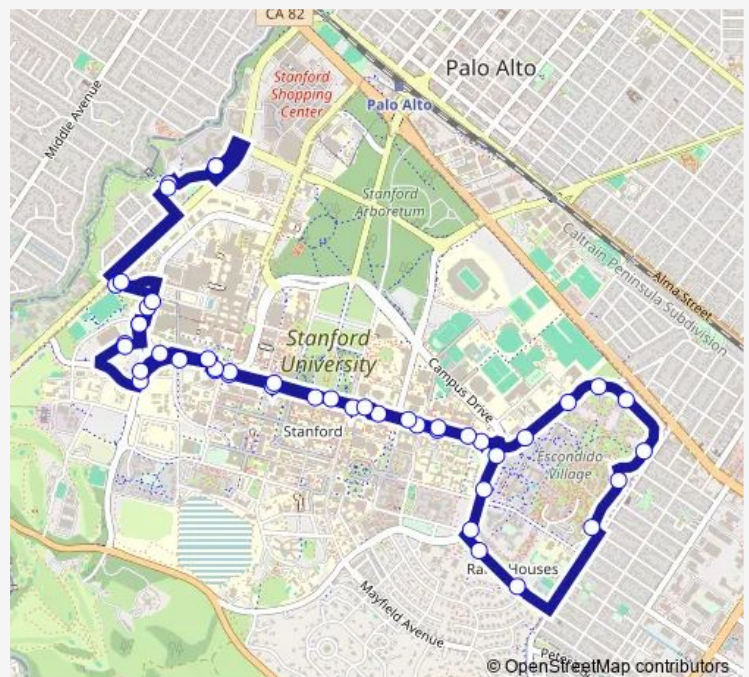

On Jane Stanford Way @ Manzanita Field

On Serra Street @ Evgr 2 (C)

On Serra Street @ Hulme Court

82 Olmsted Road South

### Route schedule

On Clark Way @ Vi At Palo Alto — On Clark Way @ Vi At Palo Alto

Monday	07:00-20:02
Tuesday	07:00-20:02
Wednesday	07:00-20:02
Thursday	07:00-20:02
Friday	07:00-20:02
Saturday	—
Sunday	—

### Route info

Direction: On Clark Way @ Vi At Palo Alto

Stops: 46

Trip Duration: 0 hour 57 min

C Line

On Olmsted Road @ Barnes Court West

On Olmsted Road @ Yale Street West

On Olmsted Road @ Studio 6