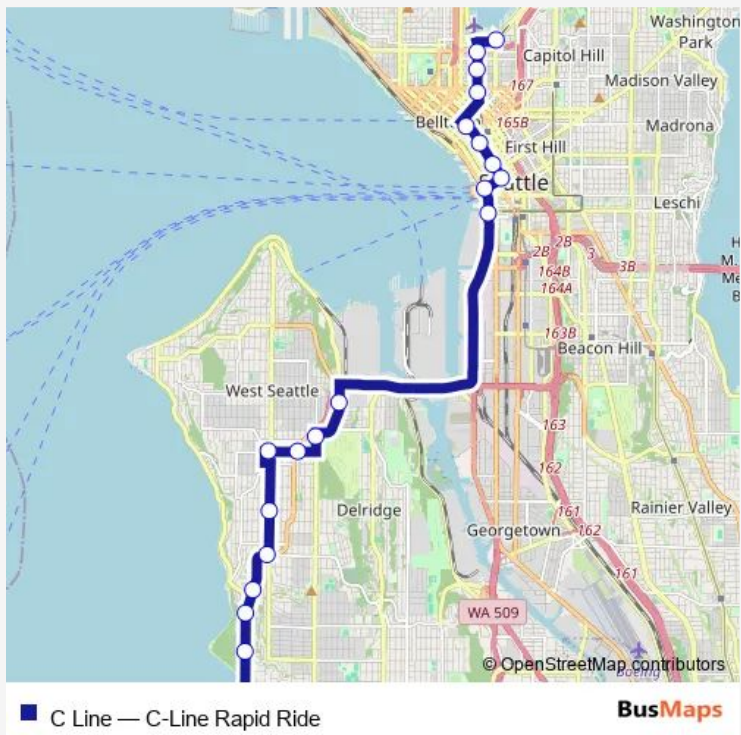

Bus C Line C-Line Rapid Ride

[Go to website](#)

Direction
 SW Barton St & 26th Ave SW - Bay 1 — Fairview Ave N & Valley St
 27 stops
[Open route schedule](#)

- SW Barton St & 26th Ave SW - Bay 1
- SW Roxbury St & 28th Ave Sw
- 35th Ave SW & SW Roxbury St
- SW Barton St & 35th Ave Sw
- California Ave SW & SW Barton St
- SW Wildwood Pl & 45th Ave Sw
- Fauntleroy Way SW & SW Barton St
- Fauntleroy Way SW & SW Rose St
- Fauntleroy Way SW & SW Webster St
- Fauntleroy Way SW & SW Myrtle St
- California Ave SW & Fauntleroy Way Sw
- California Ave SW & SW Findlay St
- SW Alaska St & California Ave SW - Bay 1
- SW Alaska St & Fauntleroy Way Sw
- 35th Ave SW & SW Avalon Way
- SW Avalon Way & SW Yancy St
- Alaskan Way S & S Jackson St
- Alaskan Way & Columbia St
- 3rd Ave & Marion St
- 3rd Ave & Seneca St
- 3rd Ave & Pike St

Route schedule
 SW Barton St & 26th Ave SW - Bay 1 — Fairview Ave N & Valley St

Monday	03:00-02:01 ⁺¹
Tuesday	03:01-02:01 ⁺¹
Wednesday	03:01
Thursday	04:21-02:01 ⁺¹
Friday	03:01-02:01 ⁺¹
Saturday	03:01-02:00 ⁺¹
Sunday	03:00-02:00 ⁺¹

Route info
 Direction: SW Barton St & 26th Ave SW - Bay 1
 Stops: 27
 Trip Duration: 0 hour 54 min

3rd Ave & Virginia St

Blanchard St & 6th Ave

Westlake & 9th-Denny

Westlake Ave N & Harrison St

Westlake Ave N & Mercer St

Fairview Ave N & Valley St

Direction

Valley St & Fairview Ave N — SW Barton St & 26th Ave
SW - Bay 1

24 stops

[Open route schedule](#)

Valley St & Fairview Ave N

Westlake & Mercer

Westlake & Thomas