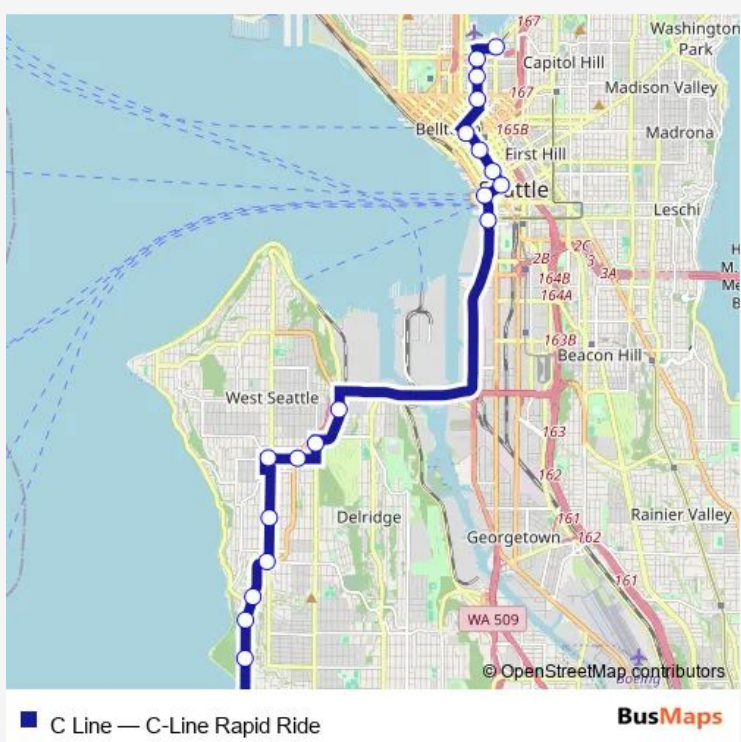

Bus C Line C-Line Rapid Ride

[Go to website](#)

Direction
 SW Barton St & 26th Ave SW - Bay 1 — Fairview Ave N & Valley St
 27 stops
[Open route schedule](#)

- SW Barton St & 26th Ave SW - Bay 1
- SW Roxbury St & 28th Ave Sw
- 35th Ave SW & SW Roxbury St
- SW Barton St & 35th Ave Sw
- California Ave SW & SW Barton St
- SW Wildwood Pl & 45th Ave Sw
- Fauntleroy Way SW & SW Barton St
- Fauntleroy Way SW & SW Rose St
- Fauntleroy Way SW & SW Webster St
- Fauntleroy Way SW & SW Myrtle St
- California Ave SW & Fauntleroy Way Sw
- California Ave SW & SW Findlay St
- SW Alaska St & California Ave SW - Bay 1
- SW Alaska St & Fauntleroy Way Sw
- 35th Ave SW & SW Avalon Way
- SW Avalon Way & SW Yancy St
- Alaskan Way S & S Jackson St
- Alaskan Way & Columbia St
- 3rd Ave & Marion St
- 3rd Ave & Seneca St
- 3rd Ave & Pike St

Route schedule
 SW Barton St & 26th Ave SW - Bay 1 — Fairview Ave N & Valley St

Monday	03:00-02:01 ⁺¹
Tuesday	03:01-02:01 ⁺¹
Wednesday	03:01
Thursday	04:21-02:01 ⁺¹
Friday	03:01-02:01 ⁺¹
Saturday	03:01-02:00 ⁺¹
Sunday	03:00-02:00 ⁺¹

Route info
 Direction: SW Barton St & 26th Ave SW - Bay 1
 Stops: 27
 Trip Duration: 0 hour 44 min

3rd Ave & Virginia St

Blanchard St & 6th Ave

Westlake & 9th-Denny

Westlake Ave N & Harrison St

Westlake Ave N & Mercer St

Fairview Ave N & Valley St

Direction

Valley St & Fairview Ave N — SW Barton St & 26th Ave
SW - Bay 1

24 stops

[Open route schedule](#)

Valley St & Fairview Ave N

Westlake & Mercer

Westlake & Thomas