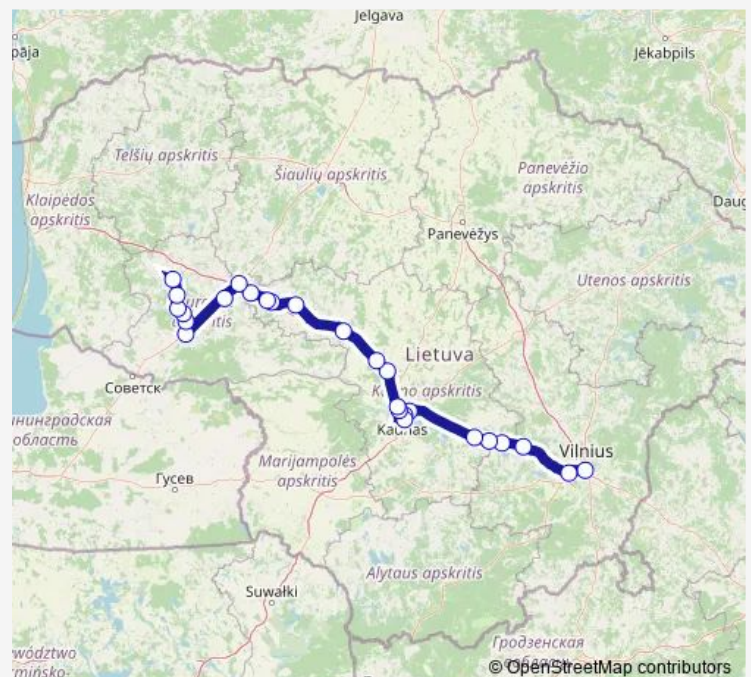

Thursday 07:45

Friday 07:45

Saturday 07:45

Sunday 07:45

Route info

Direction: Vilniaus autobusų stotis

Stops: 26

Trip Duration: 5 hour 5 min

■ M-955 — Vilnius-Šilalė

BusMaps

Mažonai

Sungailiškiai

Pagramantis

Pūtvė

Šilalės autobusų stotis

M-955 Bus time schedules and route maps are available in an offline PDF at busmaps.com. Use the busmaps.com website to see live bus times, train schedule or subway schedule, and step-by-step directions for all public transit in Kaunas