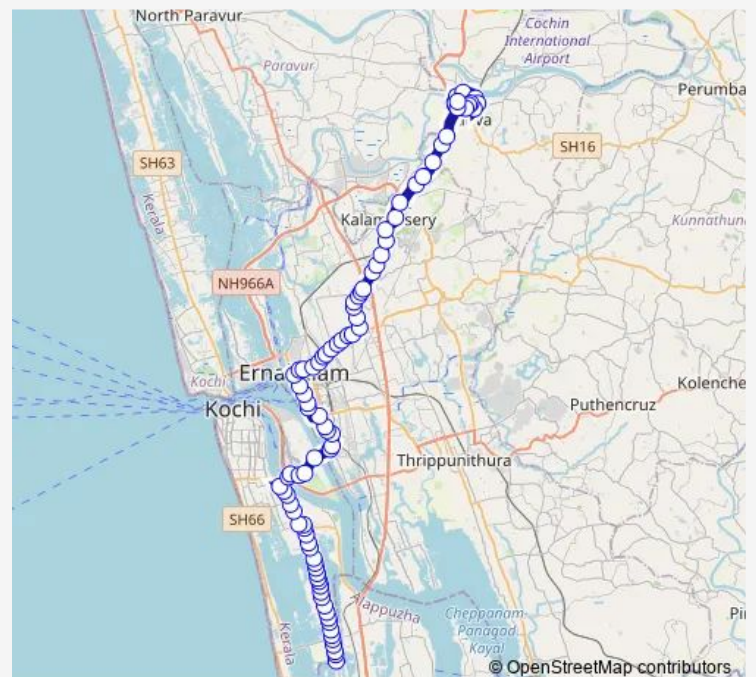

Thursday 06:00

Friday 06:00

Saturday 06:00

Sunday 06:00

Route info

Direction: Kumbalangi

Stops: 89

Trip Duration: 1 hour 55 min