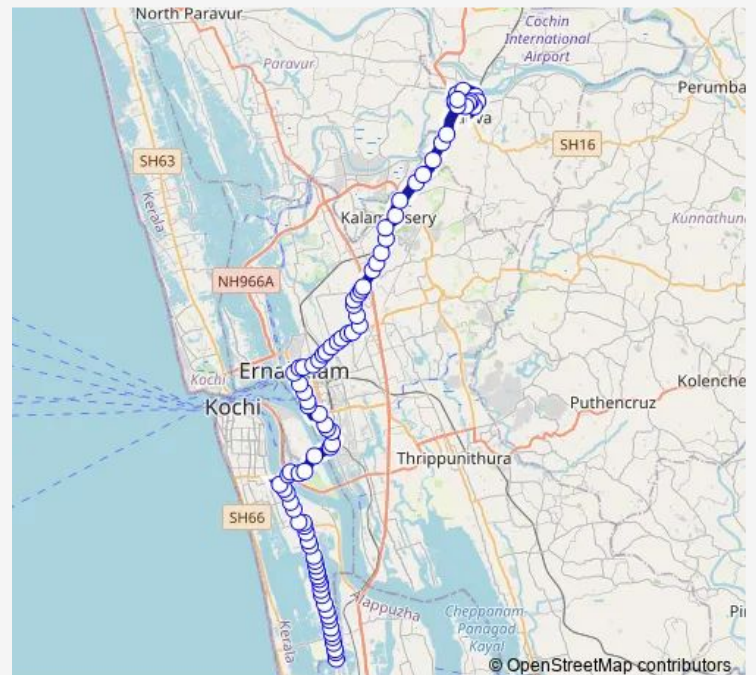

### Route schedule

Kumbalangi — Aluva

Monday	06:00
Tuesday	06:00
Wednesday	06:00
Thursday	06:00
Friday	06:00
Saturday	06:00
Sunday	06:00

### Route info

Direction: Kumbalangi

Stops: 89

Trip Duration: 1 hour 55 min

Aluva ↔ Kumbalangi

Mattiyambalam

Koventha Junction

Convent School