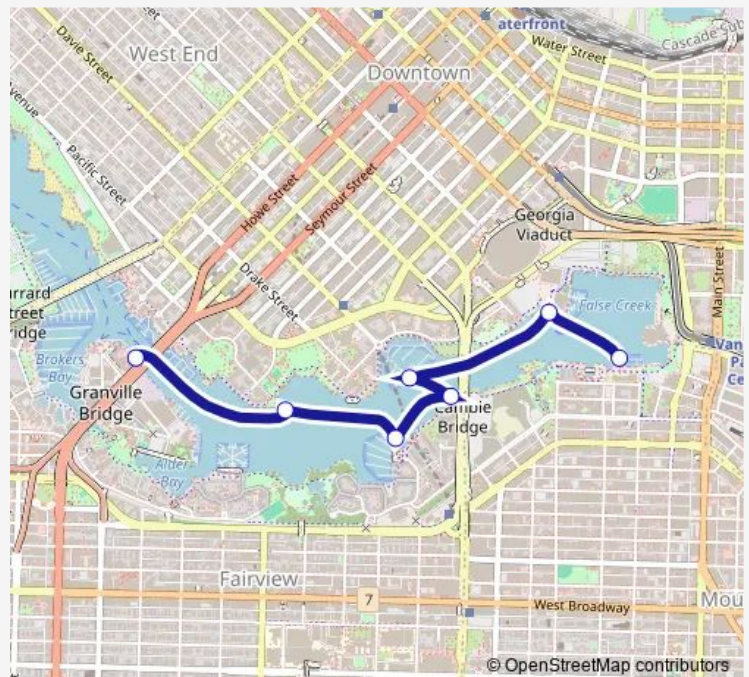

### Route info

Direction: Granville Island

Stops: 7

Trip Duration: 0 hour 23 min

**Direction**

Hornby Street — Granville Island

2 stops

[Open route schedule](#)

## Route info

Direction: Hornby Street

Stops: 2

Trip Duration: 0 hour 5 min

**Direction**

Granville Island — Hornby Street

2 stops

[Open route schedule](#)

## Route info

Direction: Granville Island

Stops: 2

Trip Duration: 0 hour 5 min

**Direction**

The Village — Granville Island

7 stops

[Open route schedule](#)

## Route info

Direction: The Village

Stops: 7

Trip Duration: 0 hour 22 min

Aquabus Ferry time schedules and route maps are available in an offline PDF at [busmaps.com](http://busmaps.com). Use the [busmaps.com](http://busmaps.com) website to see live bus times, train schedule or subway schedule, and step-by-step directions for all public transit in West End