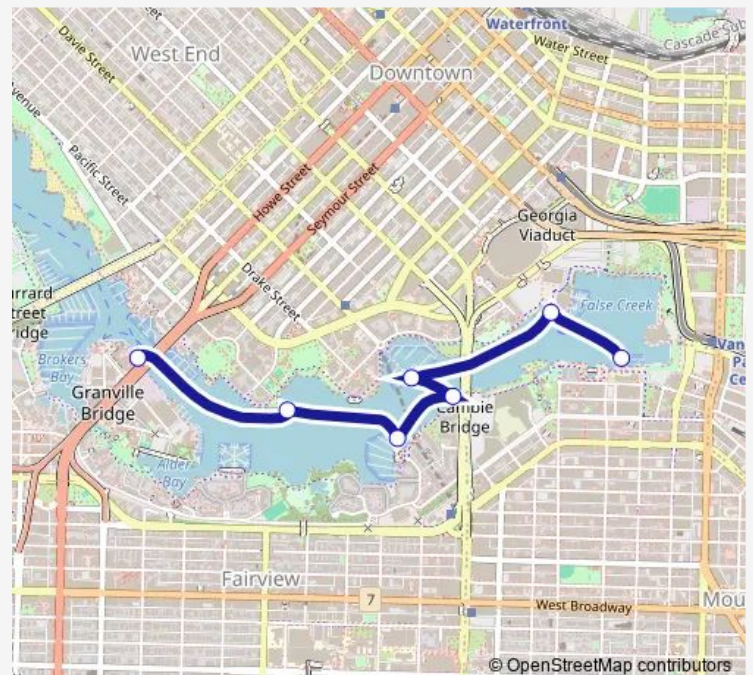

Thursday 07:00-09:22

Friday 07:00-09:22

Saturday 07:00-09:22

Sunday 07:00-09:22

Route info

Direction: Granville Island

Stops: 7

Trip Duration: 0 hour 22 min

Direction

Hornby Street — Granville Island

2 stops

[Open route schedule](#)

Hornby Street

Granville Island

Route schedule

Hornby Street — Granville Island

Monday	07:05
Tuesday	07:05
Wednesday	07:05
Thursday	07:05
Friday	07:05
Saturday	07:05
Sunday	07:05

Route info

Direction: Hornby Street

Stops: 2

Trip Duration: 0 hour 5 min

Direction

Granville Island — Hornby Street

Trip Duration: 0 hour 5 min

Direction

The Village — Granville Island

7 stops

[Open route schedule](#)

The Village

Plaza of Nations

Yaletown