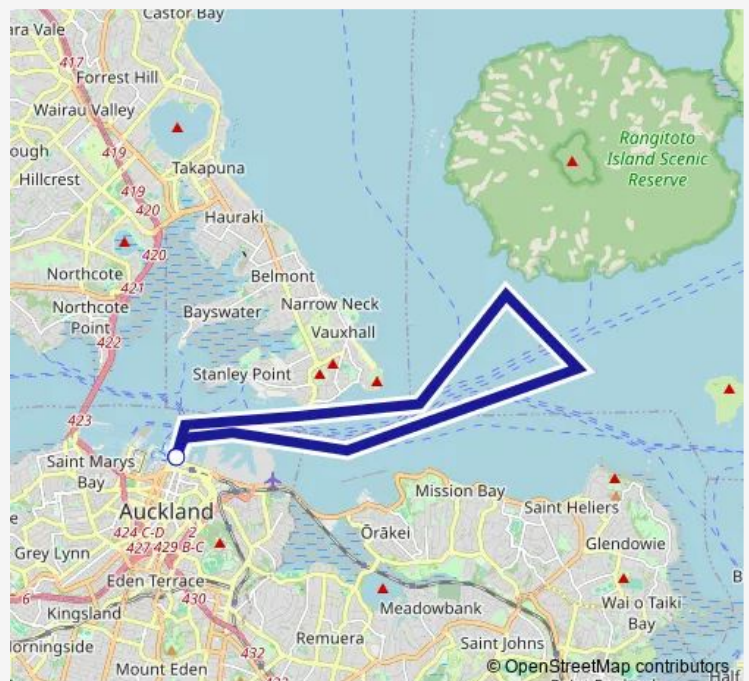

Direction

Downtown Ferry Terminal Pier 14 — Downtown Ferry Terminal Pier 13

2 stops

[Open route schedule](#)

Downtown Ferry Terminal Pier 14

Downtown Ferry Terminal Pier 13

Route schedule

Downtown Ferry Terminal Pier 14 — Downtown Ferry Terminal Pier 13

Monday	13:30
Tuesday	13:30
Wednesday	13:30
Thursday	13:30
Friday	13:30
Saturday	13:30
Sunday	13:30

Route info

Direction: Downtown Ferry Terminal Pier 14

Stops: 2

Trip Duration: 1 hour 30 min

Hcru Ferry time schedules and route maps are available in an offline PDF at busmaps.com. Use the busmaps.com website to see live bus times, train schedule or subway schedule, and step-by-step directions for all public transit in Auckland

The schedule is provided in the local timezone. Times with "(+1)" indicate departures on the next day.

PDF file created on 2025-02-26

2024 BusMaps.com - All Rights Reserved