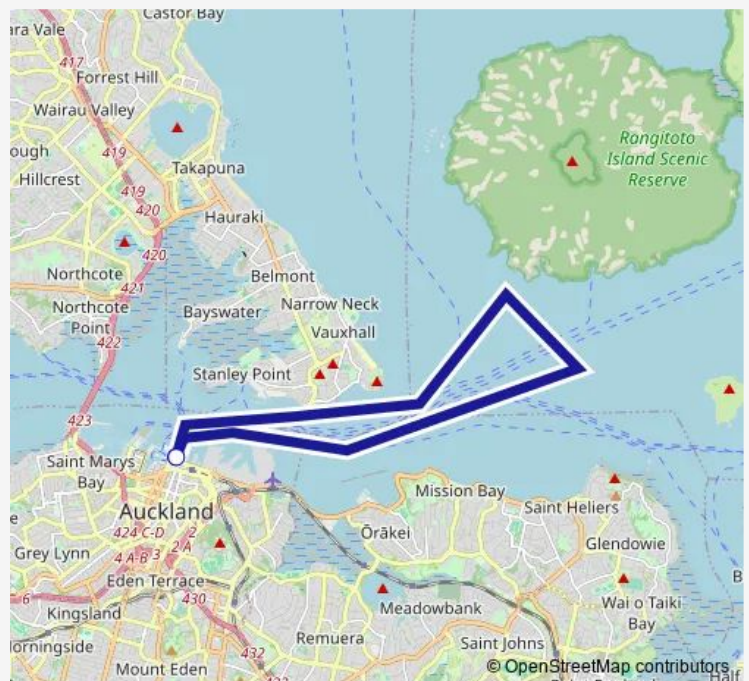

Ferry HCRU

[Go to website](#)

Direction

Downtown Ferry Terminal Pier 14 — Downtown Ferry Terminal Pier 13

2 stops

[Open route schedule](#)

Downtown Ferry Terminal Pier 14

Downtown Ferry Terminal Pier 13

Route schedule

Downtown Ferry Terminal Pier 14 — Downtown Ferry Terminal Pier 13

Monday	13:30
Tuesday	13:30
Wednesday	13:30
Thursday	13:30
Friday	13:30
Saturday	13:30
Sunday	13:30

Route info

Direction: Downtown Ferry Terminal Pier 14

Stops: 2

Trip Duration: 1 hour 30 min

HCRU Ferry time schedules and route maps are available in an offline PDF at busmaps.com. Use the busmaps.com website to see live bus times, train schedule or subway schedule, and step-by-step directions for all public transit in Auckland