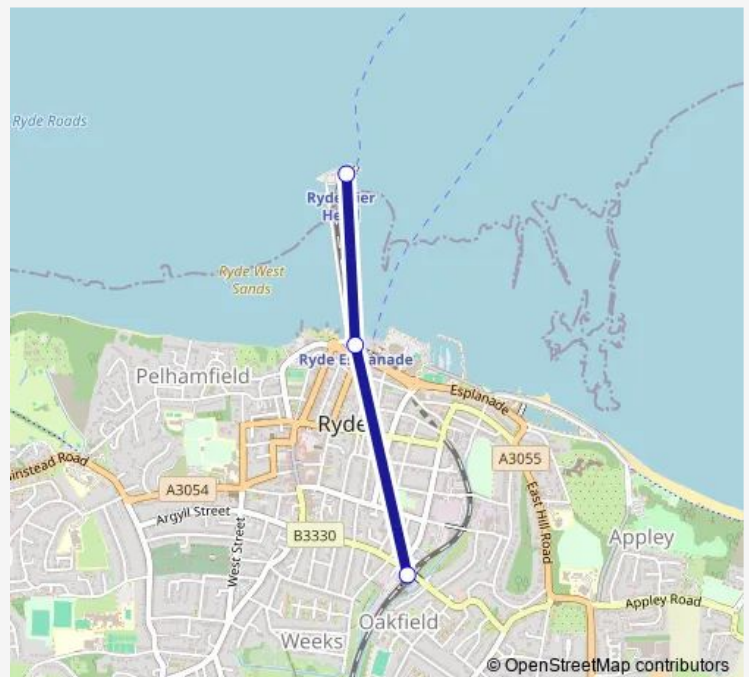

Rail Il:Ryp->Ryr IL train service from RYP to Ryr

[Go to website](#)

Direction

Ryde Pier Head — Ryde St Johns Road

3 stops

[Open route schedule](#)

Ryde Pier Head

Ryde Esplanade

Ryde St Johns Road

Route schedule

Ryde Pier Head — Ryde St Johns Road

Monday 23:15

Tuesday 23:15

Wednesday 23:15

Thursday 23:15

Friday 23:15

Saturday 23:15

Sunday 23:15

Route info

Direction: Ryde Pier Head

Stops: 3

Trip Duration: 0 hour 6 min

■ Il:Ryp->Ryr — IL train service from RYP to Ryr

Il:Ryp->Ryr Rail time schedules and route maps are available in an offline PDF at busmaps.com. Use the busmaps.com website to see live bus times, train schedule or subway schedule, and step-by-step directions for all public transit in Ryde