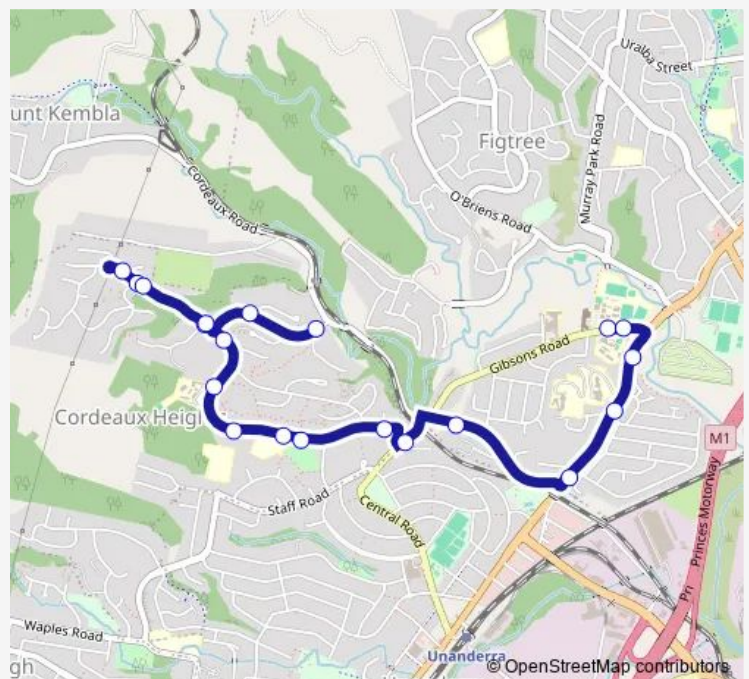

School Bus S102 Figtree HS to Cordeaux Heights

[Go to website](#)

Direction

Figtree High School, Gibsons Rd — Booreea Bvd Opp Sheringa Gr

20 stops

[Open route schedule](#)

Figtree High School, Gibsons Rd

Figtree High School, Gibsons Rd

Princes Hwy Opp Gibsons Rd

Princes Hwy Opp Sorensen Dr

Princes Hwy After O'Donnell Dr

Cordeaux Rd Opp Gibsons Rd

Central Rd At Leigh Cres

Derribong Dr Opp Erlinya Pl

Western Suburbs Community Preschool, Derribong Dr

Derribong Dr Opp Jarrah Cres

Derribong Dr Opp Mungurra Hill Rd

Booreea Bvd At Natan Pl

Booreea Bvd Opp Sheringa Gr

Route schedule

Figtree High School, Gibsons Rd — Booreea Bvd Opp Sheringa Gr

Monday	—
Tuesday	—
Wednesday	—
Thursday	14:25
Friday	—
Saturday	—
Sunday	—

Route info

Direction: Figtree High School, Gibsons Rd

Stops: 20

Trip Duration: 0 hour 15 min

S102 — Figtree HS to Cordeaux Heights

S102 School Bus time schedules and route maps are available in an offline PDF at busmaps.com. Use the busmaps.com website to see live bus times, train schedule or subway schedule, and step-by-step directions for all public transit in Wollongong