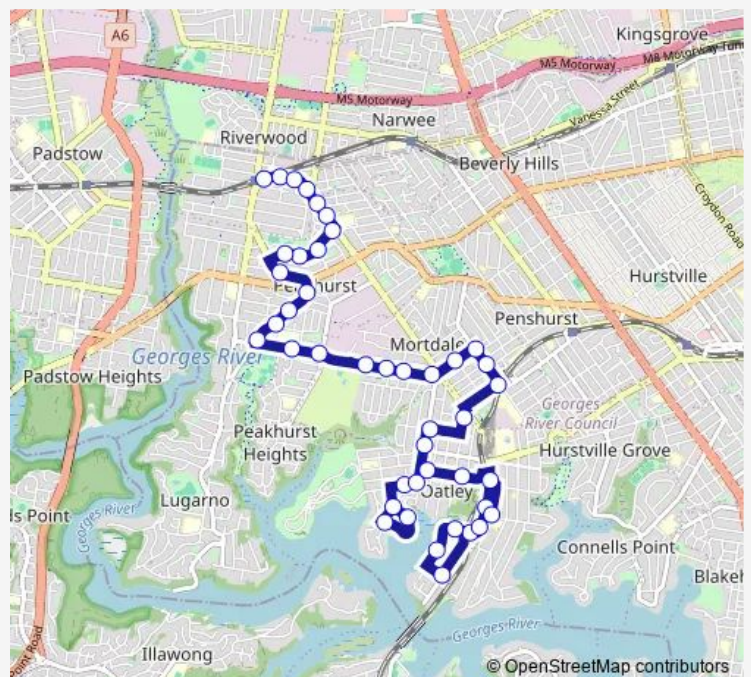

Jacques Av Opp Arnold St

Forest Rd Before Hannons Av

Forest Rd Opp Park St

Forest Rd At Samuel St

Forest Rd Before Isaac St

Georges River College Peakhurst, Isaac St

Isaac St At Lorraine St

Mortdale Plaza, Roberts Av

Roberts Av Opp Beatty Reserve

Roberts Av At Kendall St

Roberts Av Before Gungah Bay Rd

Route schedule

Riverwood Station, Thurlow St — Oatley Public School, Oatley Av

Monday 08:10

Tuesday 08:10

Wednesday 08:10

Thursday 08:10

Friday 08:10

Saturday —

Sunday —

Route info

Direction: Riverwood Station, Thurlow St

Stops: 43

Trip Duration: 0 hour 40 min

S102 — Riverwood to Oatley Ps

Universal St At The Strand

Morts Rd At St Catherine St

Morts Rd Before Victoria Av

Mortdale Station, Pitt St, Stand B

Mortdale-Oatley Baptist Church, Woronora Pde

Acacia St Before Gungah Bay Rd