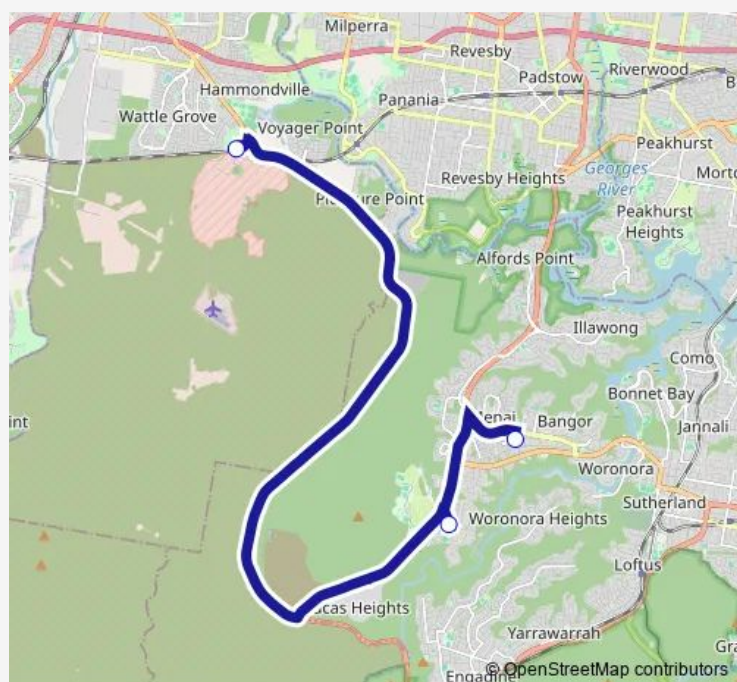

School Bus S102 Aquinas College and Lhcs to Holsworthy

[Go to website](#)

Direction

Aquinas College, Anzac Rd — Holsworthy Station, Access Road, The Boulevarde

3 stops

[Open route schedule](#)

Aquinas College, Anzac Rd

Lucas Heights Community School

Holsworthy Station, Access Road, The Boulevarde

Route schedule

Aquinas College, Anzac Rd — Holsworthy Station, Access Road, The Boulevarde

| | |
|-----------|-------|
| Monday | 15:10 |
| Tuesday | 15:10 |
| Wednesday | 15:10 |
| Thursday | 15:10 |
| Friday | 15:10 |
| Saturday | — |
| Sunday | — |

Route info

Direction: Aquinas College, Anzac Rd

Stops: 3

Trip Duration: 0 hour 30 min

S102 — Aquinas College and Lhcs to Holsworthy

S102 School Bus time schedules and route maps are available in an offline PDF at busmaps.com. Use the busmaps.com website to see live bus times, train schedule or subway schedule, and step-by-step directions for all public transit in Liverpool

The schedule is provided in the local timezone. Times with "(+1)" indicate departures on the next day.

PDF file created on 2025-01-31

2024 BusMaps.com - All Rights Reserved