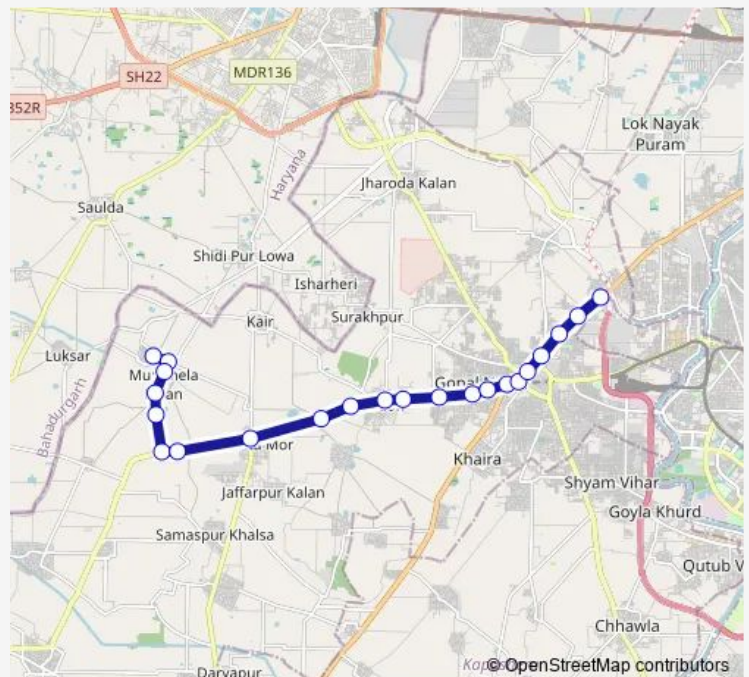

Thursday 20:20

Friday 20:20

Saturday 20:20

Sunday 20:20

Route info

Direction: Mundhela Khurd Village

Stops: 22

Trip Duration: 0 hour 54 min