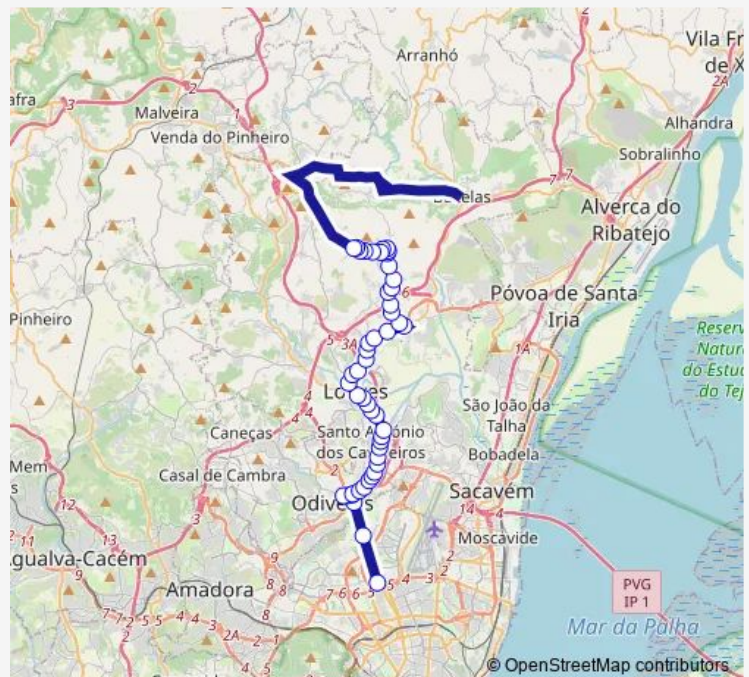

Bus 335d - Lisboa (Campo Grande) - Bucelas

[Go to website](#)

Direction

Lisboa (Campo Grande) — Casainhos (R 1º Maio 20)

49 stops

[Open route schedule](#)

Lisboa (Campo Grande)

Calçada Carriche (Restaurante)

Olival Basto

Odivelas (R Gen Alves Roçadas 38)

Odivelas (Metro)

Odivelas (Metro)

Odivelas (R Gen Alves Roçadas Fte 38)

Póvoa Sto Adrião (R Gen Alves Roçadas 6)

Póvoa Sto Adrião (R Gen Alves Roçadas 1)

Póvoa Sto Adrião (Parque Jogos)

Póvoa Sto Adrião (R Almirante Gago Coutinho 24)

Póvoa Sto Adrião (R Almirante Gago Coutinho 77)

Póvoa Sto Adrião (Zona Industrial)

Póvoa Sto Adrião (R Comandante Sacadura Cabral Lt

Flamenga

Sto António Cavaleiros (X)

Ponte Frielas (Café)

Ponte Frielas (X) R David José Chitas

Mealhada (X) Qta Conventinho

Mealhada (Semáforos)

Mealhada (Fte Palcio Justiça)

Route schedule

Lisboa (Campo Grande) — Casainhos (R 1º Maio 20)

Monday 09:40-16:50

Tuesday 09:40-16:50

Wednesday 09:40-16:50

Thursday 09:40-16:50

Friday 09:40-16:50

Saturday —

Sunday —

Route info

Direction: Lisboa (Campo Grande)

Stops: 49

Trip Duration: 0 hour 50 min

335d - Lisboa (Campo Grande) - Bucelas