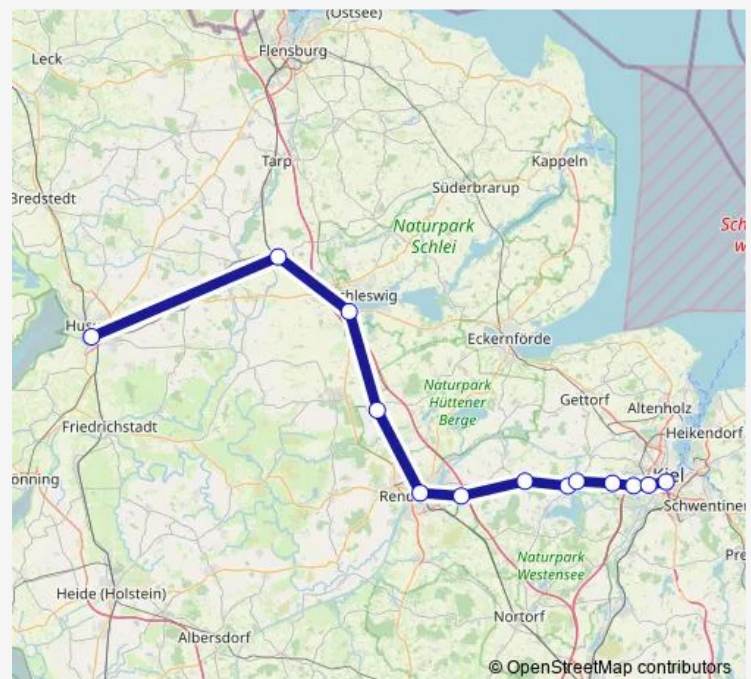

Regional Rail Service RE74

[Go to website](#)

Direction

Kiel Hbf — Husum

13 stops

[Open route schedule](#)

Kiel Hbf

Kiel-Hassee Citti-Park

Kiel-Russee

Melsdorf

Achterwehr

Felde

Bredenbek

Schülldorf

Rendsburg

Owschlag

Schleswig

Jübek

Husum

Route schedule

Kiel Hbf — Husum

Monday 00:37-23:35

Tuesday 00:37-23:16

Wednesday 00:16-23:35

Thursday 00:37-23:35

Friday 00:37-22:35

Saturday 03:55-23:51

Sunday 00:51-23:35

Route info

Direction: Kiel Hbf

Stops: 13

Trip Duration: 1 hour 31 min

RE74

BusMaps