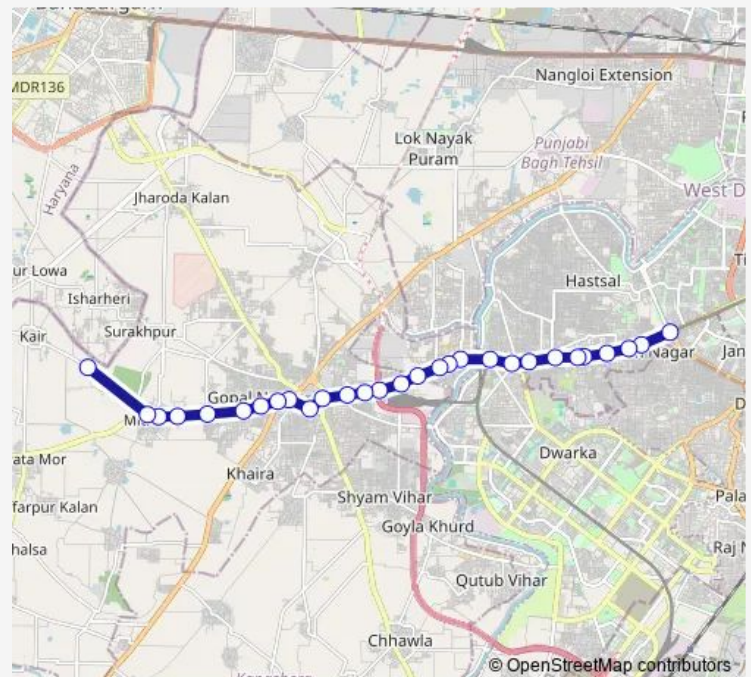

Thursday 19:00-23:26

Friday 19:00-23:26

Saturday 19:00-23:26

Sunday 19:00-23:26

Route info

Direction: Uttam Nagar Terminal

Stops: 29

Trip Duration: 0 hour 56 min

824Inkstlup

BusMaps

Khera More / Ghuman Hera Crossing

Prem Nursary

Nanak Piyau

Indra Service Station

Mitraon Extension

Mitraon Village