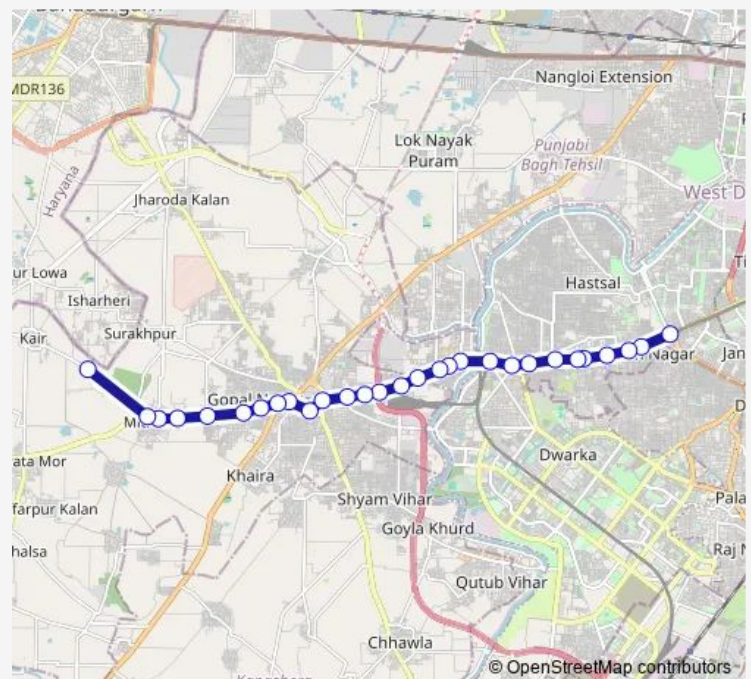

### Route schedule

Uttam Nagar Terminal — Kair Depot

Monday 19:00-23:26

Tuesday 19:00-23:26

Wednesday 19:00-23:26

Thursday 19:00-23:26

Friday 19:00-23:26

Saturday 19:00-23:26

### Route info

Direction: Uttam Nagar Terminal

Stops: 29

Trip Duration: 0 hour 56 min

824Inkstlup

BusMaps

Khera More / Ghuman Hera Crossing

Prem Nursary