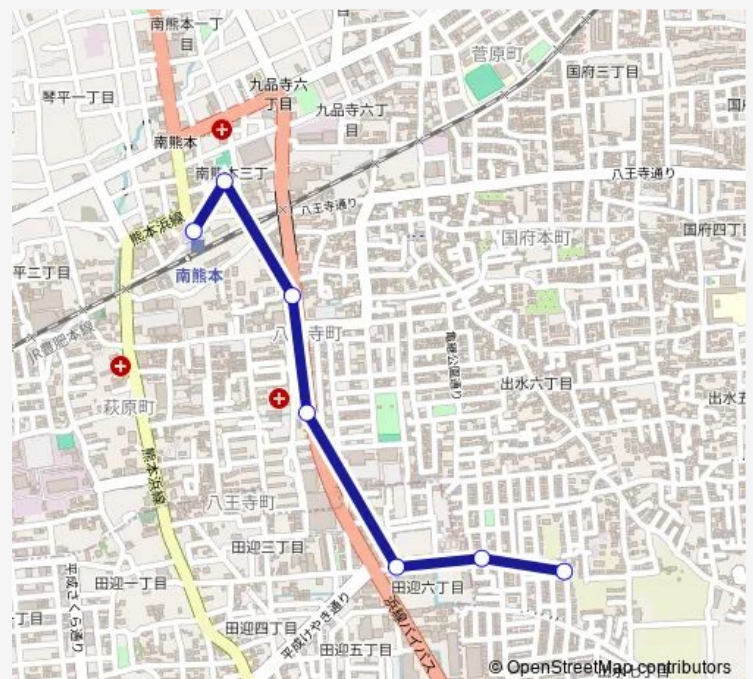

Tuesday 20:26

Wednesday 20:26

Thursday 20:26

Friday 20:26

Saturday 20:05

Sunday 19:40

Route info

Direction: 長溝団地

Stops: 7

Trip Duration: 0 hour 5 min

■ P3-1 : 長溝団地→南熊本駅

Bus time schedules and route maps are available in an offline PDF at busmaps.com. Use the busmaps.com website to see live bus times, train schedule or subway schedule, and step-by-step directions for all public transit in Kumamoto